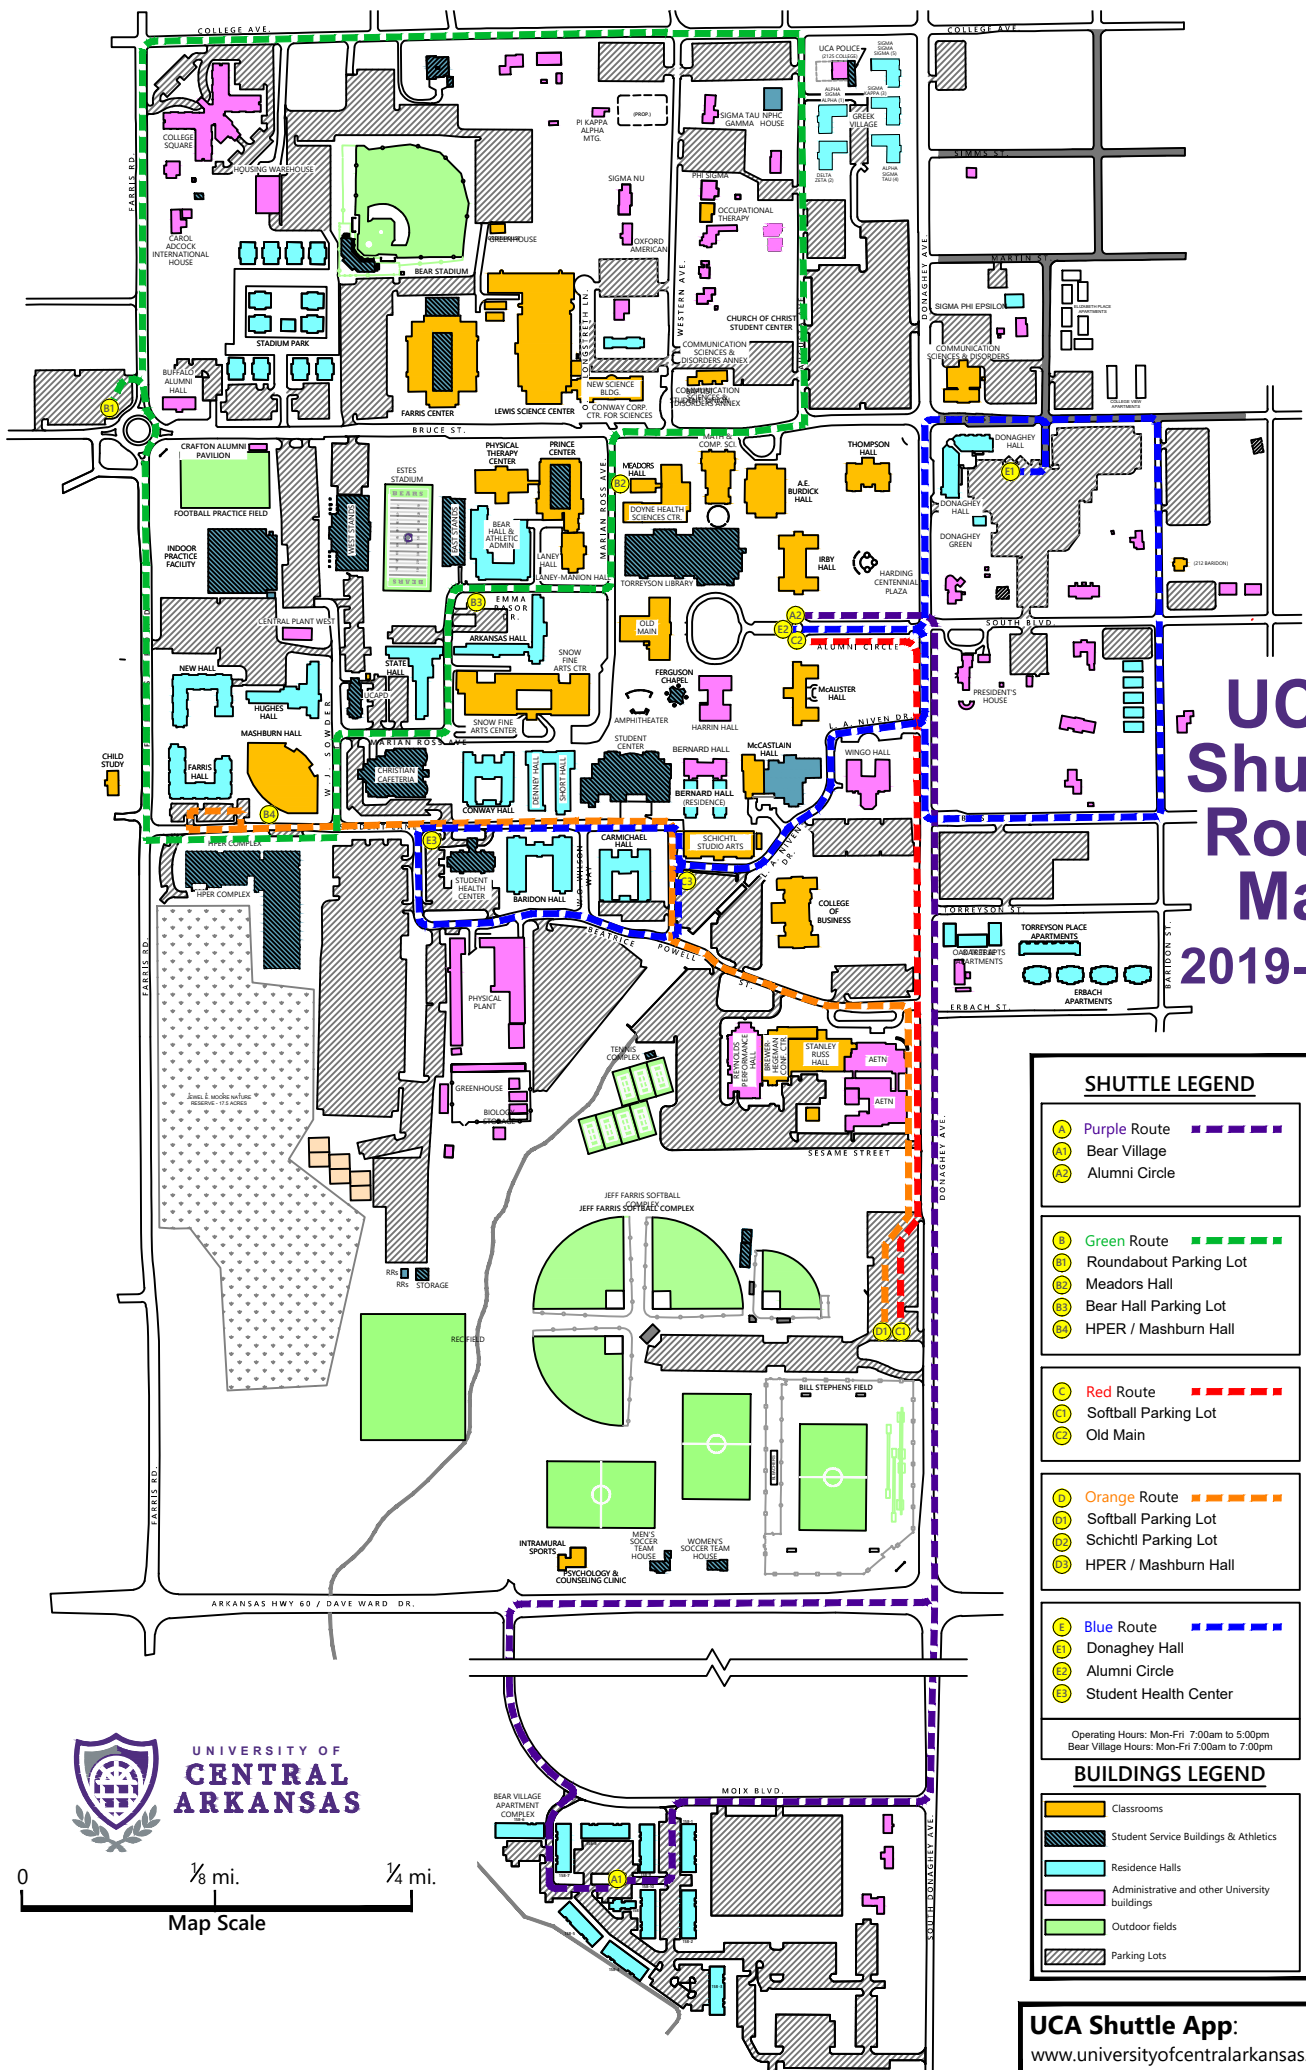

UCA Shuttle Route Map 2019-2020

SHUTTLE LEGEND

	Purple Route		
	Green Route		
	Red Route		
	Orange Route		
	Blue Route		

Operating Hours: Mon-Fri 7:00am to 5:00pm
 Bear Village Hours: Mon-Fri 7:00am to 7:00pm

BUILDINGS LEGEND

	Classrooms
	Student Service Buildings & Athletics
	Residence Halls
	Administrative and other University buildings
	Outdoor fields
	Parking Lots

UCA Shuttle App:
www.universityofcentralarkansas.ridesystems.net