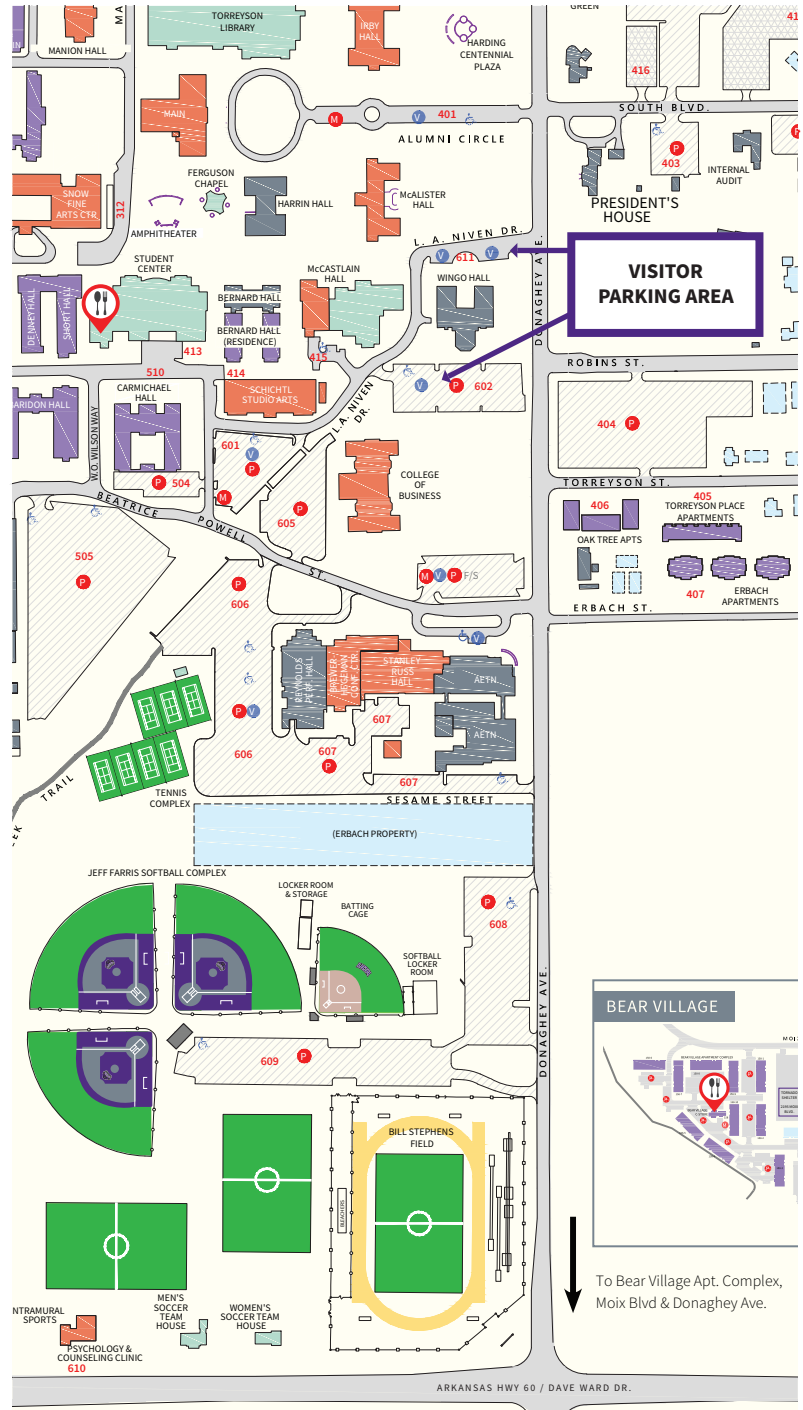

WELCOME TO THE UNIVERSITY

WINGO HALL

UNIVERSITY OF
CENTRAL
ARKANSAS™

DIRECTIONS TO WINGO HALL FROM I-40:

COMING FROM LITTLE ROCK (WESTBOUND):

Take exit 129; follow the signs for exit 129B which will take you to 60, 65B/Dave Ward Drive West; merge westbound onto Dave Ward Drive.

Proceed west on Dave Ward Drive approximately 2.0 miles to the intersection of Dave Ward Drive and Donaghey Avenue.

Turn right onto Donaghey Avenue and proceed north approximately 0.5 miles to L.A. Niven Drive.

COMING FROM FT. SMITH (EASTBOUND):

Take exit 129 and stay to the right, merging westbound onto Dave Ward Drive.

Proceed west on Dave Ward Drive approximately 2.0 miles to the intersection of Dave Ward Drive and Donaghey Avenue.

Turn right onto Donaghey Avenue and proceed north approximately 0.5 miles to L.A. Niven Drive.

ON-CAMPUS DIRECTIONS:

Turn left onto L.A. Niven Drive. Proceed to the purple visitor parking located in front of and behind Wingo Hall.