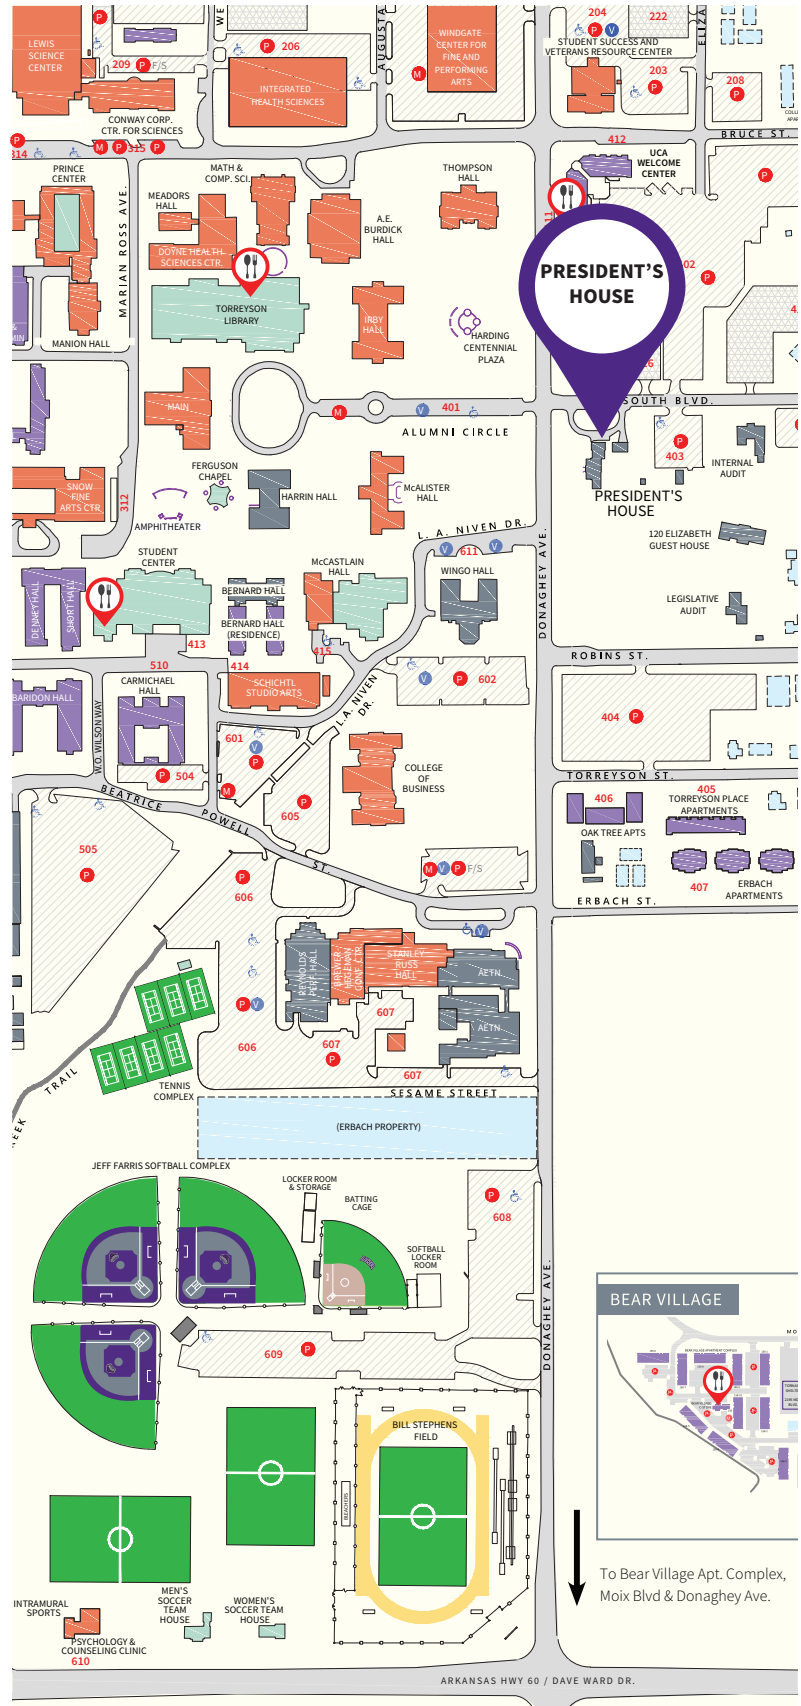

WELCOME TO THE UNIVERSITY

PRESIDENT'S HOUSE

UNIVERSITY OF
CENTRAL
ARKANSAS™

DIRECTIONS TO THE PRESIDENT'S HOUSE FROM I-40:

COMING FROM LITTLE ROCK (WESTBOUND):

Take exit 129; follow the signs for exit 129B which will take you to 60, 65B/Dave Ward Drive West; merge westbound onto Dave Ward Drive.

Proceed west on Dave Ward Drive approximately 2.0 miles to the intersection of Dave Ward Drive and Donaghey Avenue.

Turn right onto Donaghey Avenue and proceed north approximately 0.6 miles to South Boulevard.

COMING FROM FT. SMITH (EASTBOUND):

Take exit 129 and stay to the right, merging westbound onto Dave Ward Drive.

Proceed west on Dave Ward Drive approximately 2.0 miles to the intersection of Dave Ward Drive and Donaghey Avenue.

Turn right onto Donaghey Avenue and proceed north approximately 0.6 miles to South Boulevard.

ON-CAMPUS DIRECTIONS:

Turn right onto South Boulevard. The driveway for the President's House is on the right, immediately after turning onto South Boulevard. Event parking is in the parking area indicated by the symbol **P** on the map at right.