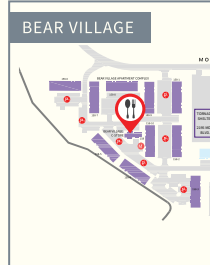

WELCOME TO THE UNIVERSITY

PRESIDENT'S HOUSE

UNIVERSITY OF
CENTRAL
ARKANSAS™

DIRECTIONS TO THE PRESIDENT'S HOUSE FROM I-40:

COMING FROM LITTLE ROCK (WESTBOUND):

Take exit 129; follow the signs for exit 129B which will take you to 60, 65B/Dave Ward Drive West; merge westbound onto Dave Ward Drive.

COMING FROM FT. SMITH (EASTBOUND):

Take exit 129 and stay to the right, merging westbound onto Dave Ward Drive.

Proceed west on Dave Ward Drive approximately 2.0 miles to the intersection of Dave Ward Drive and Donaghey Avenue.

Turn right onto Donaghey Avenue and proceed north approximately 0.6 miles to South Boulevard.

ON-CAMPUS DIRECTIONS:

Turn right onto South Boulevard. The driveway for the President's House is on the right, immediately after turning onto South Boulevard. Event parking is in the parking area indicated by the symbol **P** on the map at right.

To Bear Village Apt. Complex,
Moix Blvd & Donaghey Ave.

ARKANSAS HWY 60 / DAVE WARD DR.