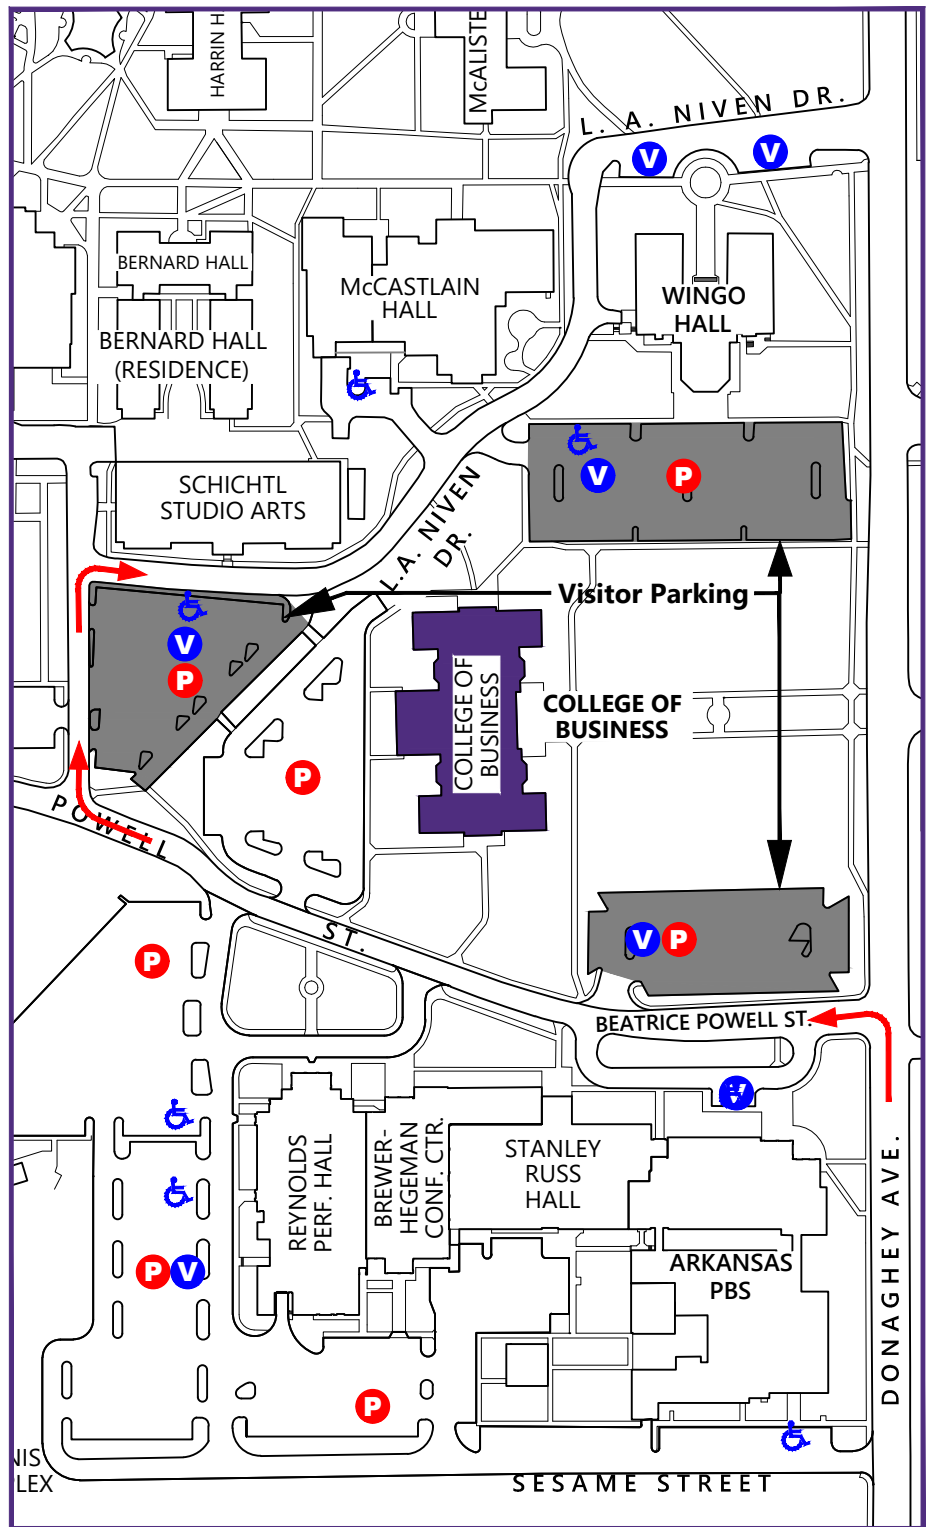

## Directions to College of Business

### Directions to the College of Business from I-40:

**Coming from Little Rock (westbound)**  
Exit 129, then 129B - to Dave Ward Drive West.

**Coming from Ft. Smith (eastbound)**  
Exit 129 and stay to the right, merging onto Dave  
Ward Drive West.

Proceed approximately 2.0 miles, then turn right  
on Donaghey Avenue.

Proceed north approximately 0.4 miles and turn  
left onto Beatrice Powell Street. Go approximately  
200 feet to parking on the right. Or, continue  
approximately 0.1 miles and turn right onto L.A.  
Niven Drive to the parking on the right behind  
Schichtl Hall. Or, continue on L.A. Niven Drive to  
the parking on the right behind Wingo Hall.

.4 mi. to Beatrice  
Powell St. then LEFT

Detail of I-40 exit  
and directions to  
UCA's Campus