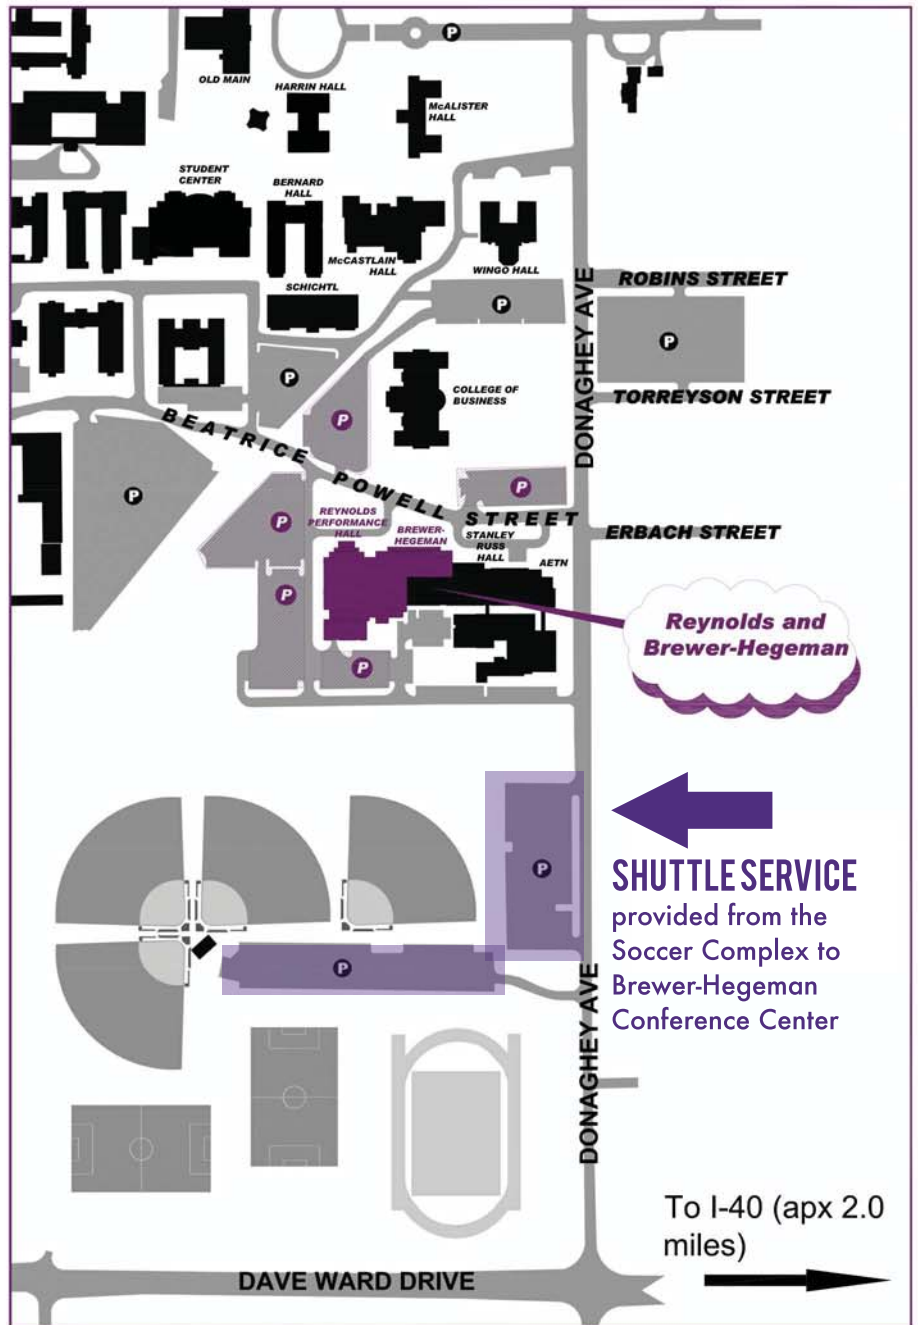

Welcome to Reynolds Performance Hall and Brewer-Hegeman Conference Center

Directions to Reynolds Performance Hall and Brewer-Hegeman Conference Center from I-40:

Coming from Little Rock (westbound): Take exit 129; follow the signs for exit 129B which will take you to 60, 65B/Dave Ward Dr. West; merge westbound onto Dave Ward Dr. (See detail map below.)

Coming from Ft. Smith (eastbound): Take exit 129 and stay to the right, merging westbound onto Dave Ward Dr. (See detail map below.)

Proceed west on Dave Ward Dr. approximately 2.0 miles to the intersection of Dave Ward Dr. and Donaghey Ave. (See detail map below.)

Turn right onto Donaghey Ave. and proceed north approximately 0.4 mile to Beatrice Powell Street.

Turn left onto Beatrice Powell and go approximately 0.1 mile. Parking for Reynolds and Brewer-Hegeman is available in the parking areas designated by the symbol **P** on the map to the right.

SHUTTLE SERVICE
provided from the Soccer Complex to Brewer-Hegeman Conference Center

To I-40 (apx 2.0 miles)

Detail of I-40 exit and directions to UCA Campus.

Not to Scale