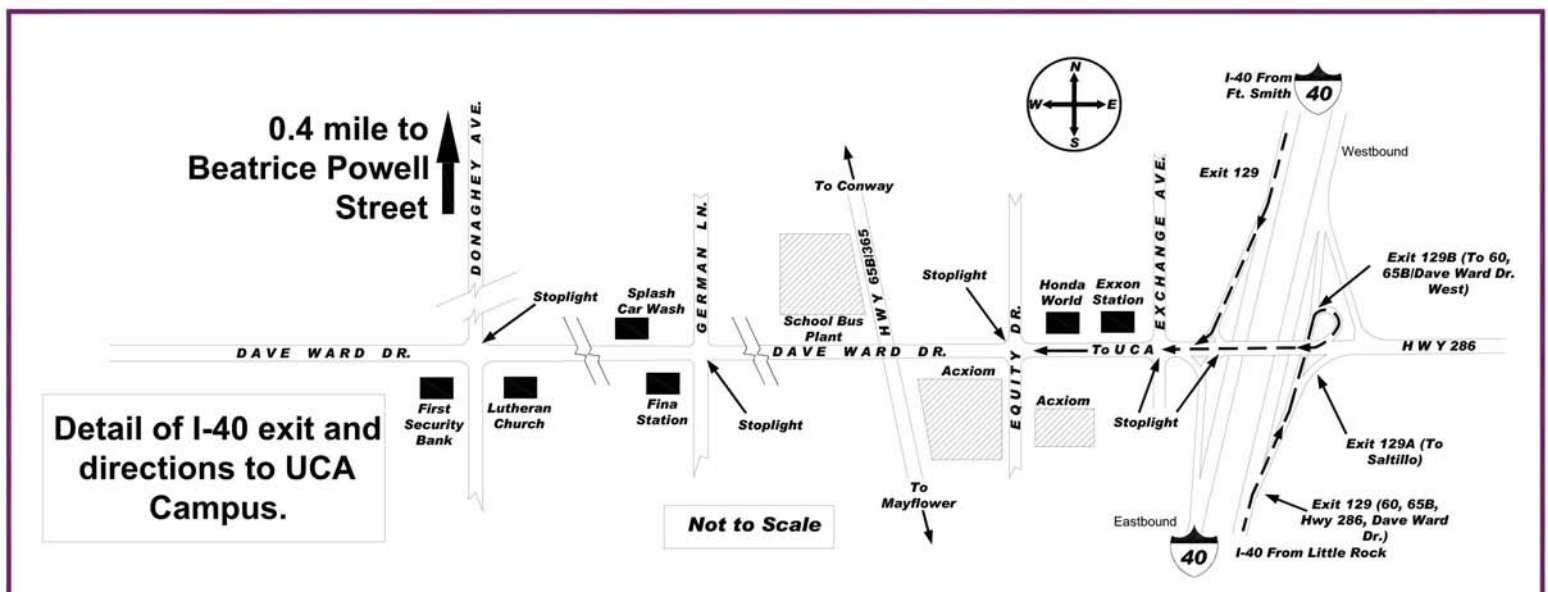

Welcome to Reynolds Performance Hall and Brewer-Hegeman Conference Center

Directions to Reynolds Performance Hall and Brewer-Hegeman Conference Center from I-40:

Coming from Little Rock (westbound): Take exit 129; follow the signs for exit 129B which will take you to 60, 65B/Dave Ward Dr. West; merge westbound onto Dave Ward Dr. (See detail map below.)

Coming from Ft. Smith (eastbound): Take exit 129 and stay to the right, merging westbound onto Dave Ward Dr. (See detail map below.)

Proceed west on Dave Ward Dr. approximately 2.0 miles to the intersection of Dave Ward Dr. and Donaghey Ave. (See detail map below.)

Turn right onto Donaghey Ave. and proceed north approximately 0.4 mile to Beatrice Powell Street.

Turn left onto Beatrice Powell and go approximately 0.1 mile. Parking for Reynolds and Brewer-Hegeman is available in the parking areas designated by the symbol **P** on the map to the right.

SHUTTLE SERVICE
provided from the Soccer Complex to Brewer-Hegeman Conference Center

To I-40 (apx 2.0 miles)

Detail of I-40 exit and directions to UCA Campus.

Not to Scale