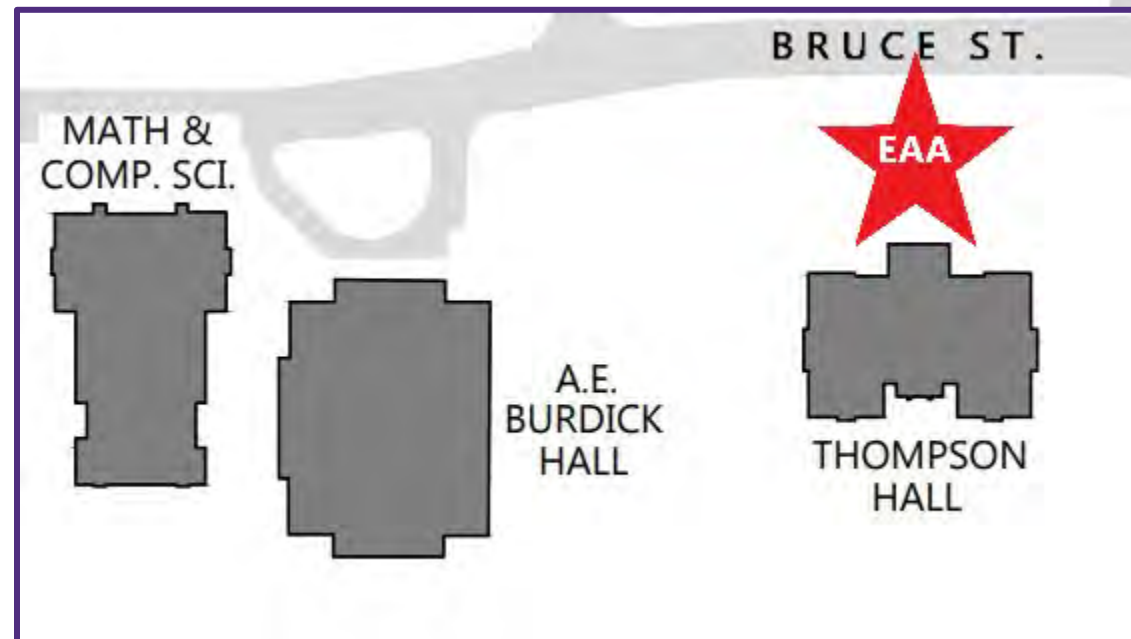

Safe@UCA Mobile App

Evacuation

- Go to Emergency Assembly Area (EAA) in front of Thompson Hall ★
- Use Closest Stairwell
- Assist Others with Disabilities
- Report Individuals Still in the Building

Tornado Warning

- Move to the Most Interior Room of the Lowest Floor
- Stay Away From Windows & Doors
- Watch for Flying Debris
- Use Your Arms to Protect Your Head & Neck

Active Shooter

- Run to a Safe Location & Call 911
- Hide in a Secure Place, Lock and Barricade Door, Turn Off Lights
- Fight for Survival If You Must