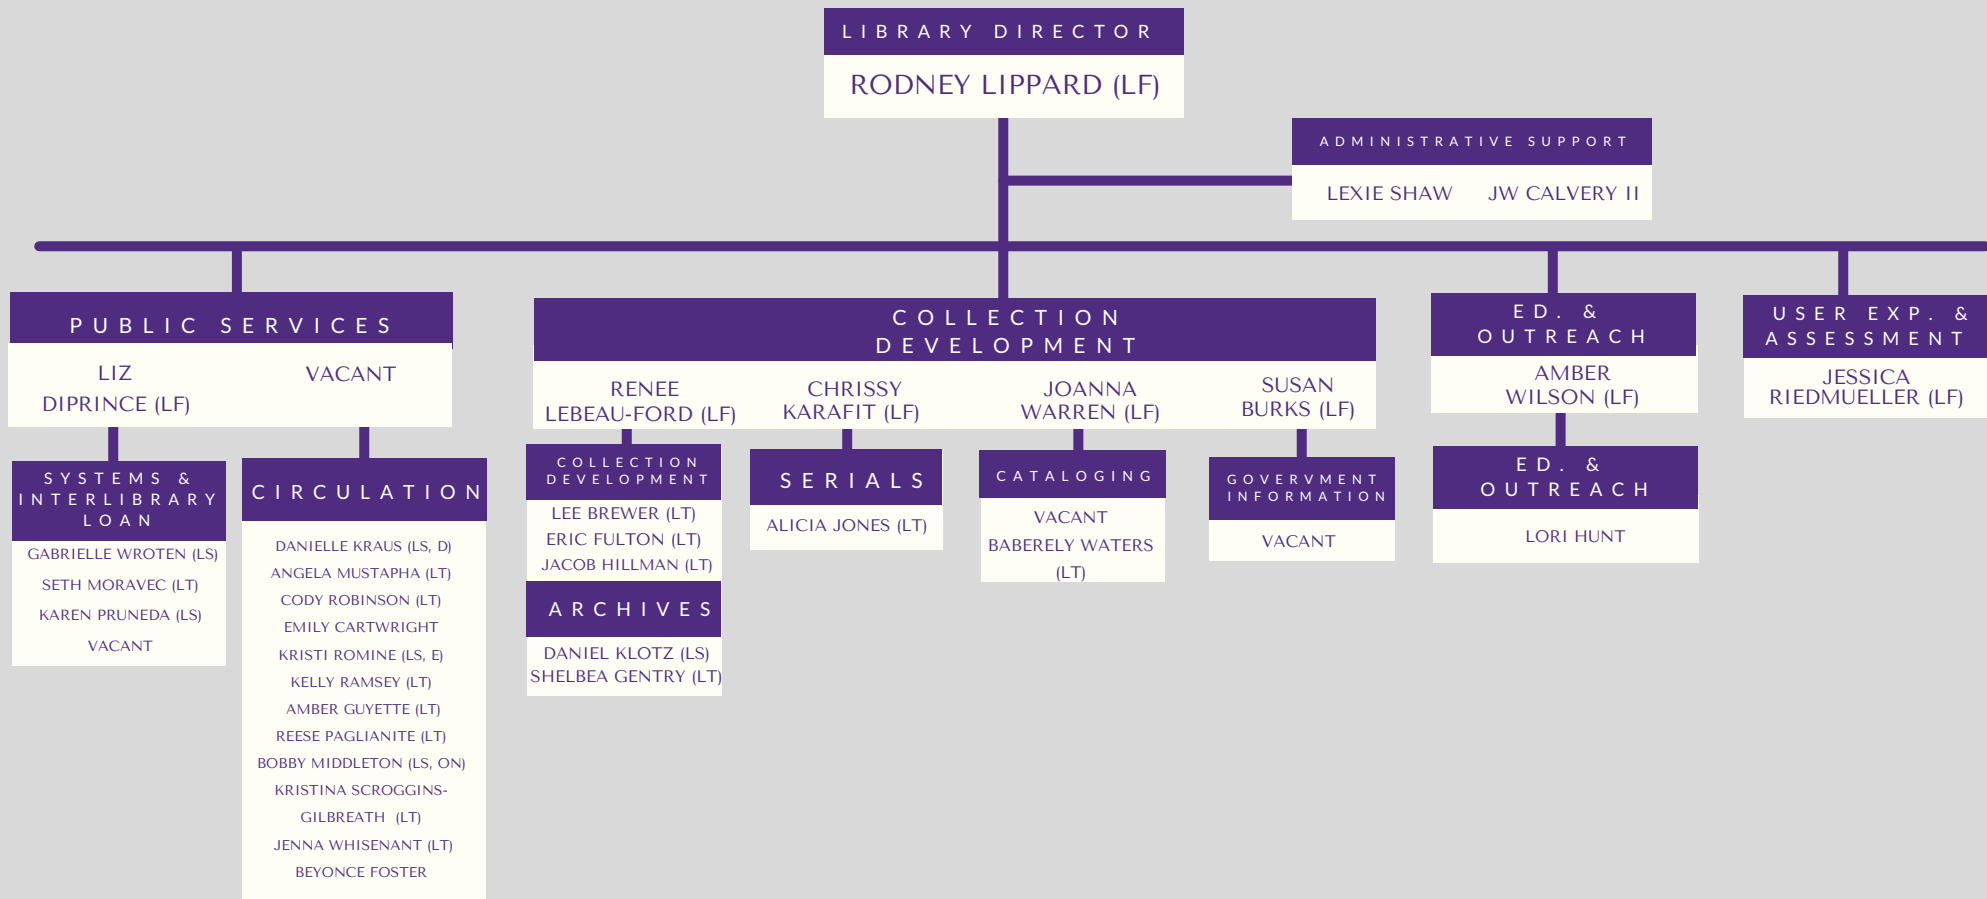

# ORGANIZATIONAL CHART OF TORREYSON LIBRARY

UCA

LF = LIBRARY FACULTY    LS = LIBRARY SUPERVISOR    LT = LIBRARY TECHNICIAN