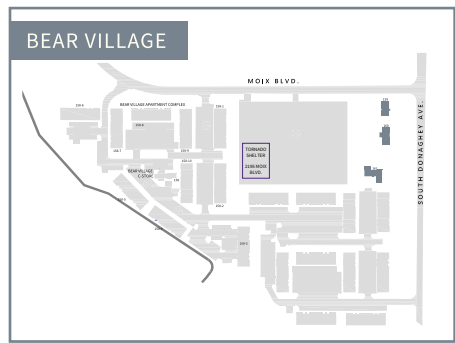

# EVENT MAP

UNIVERSITY OF  
CENTRAL  
ARKANSAS™

To Bear Village Apt. Complex,  
Moix Blvd & Donaghey Ave.