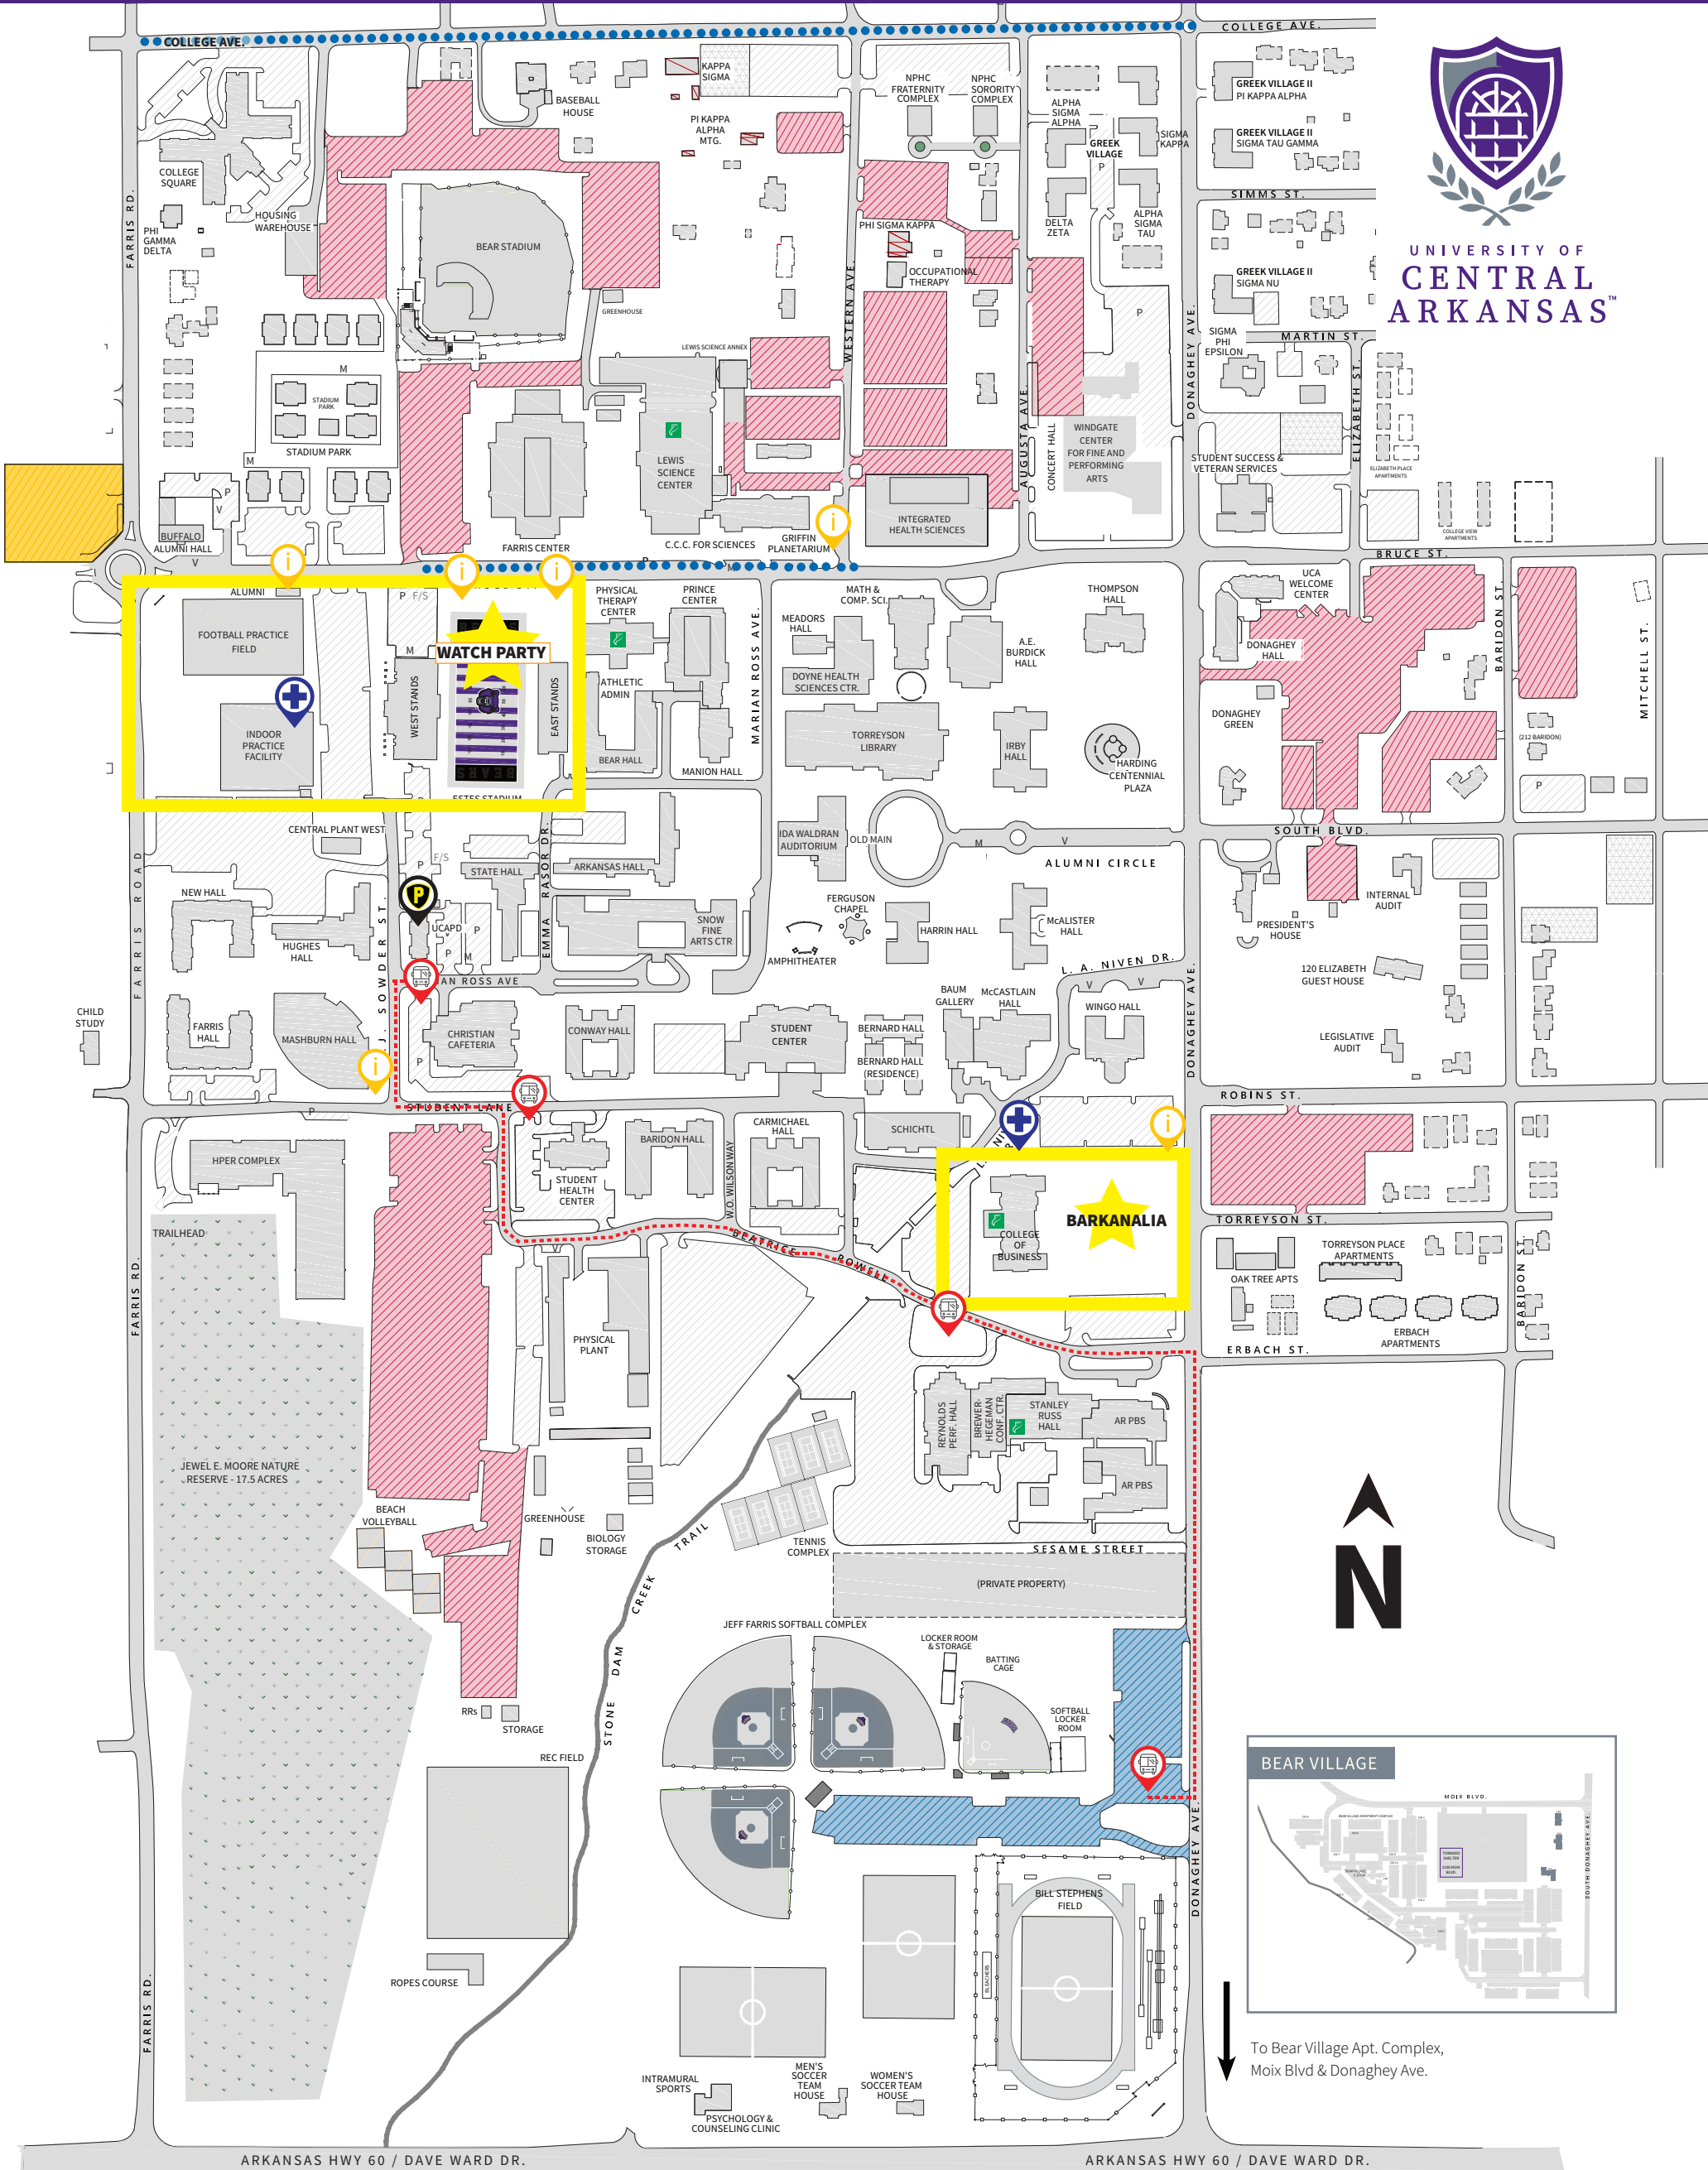

# TOTAL SOLAR ECLIPSE

APRIL 8, 2024 | UNIVERSITY OF CENTRAL ARKANSAS

# EVENT MAP

UNIVERSITY OF  
CENTRAL  
ARKANSAS™

## LEGEND

- GENERAL PARKING
- LARGE VEHICLE PARKING
- VENDOR PARKING
- UNIVERSITY BUILDINGS
- UNIVERSITY OWNED PROPERTY
- NON-UNIVERSITY OWNED PROPERTY
- + MEDICAL SERVICES
- P POLICE DEPARTMENT
- i INFORMATION STATION (ECLIPSE GLASSES)
- P SHUTTLE PICK UP/DROP OFF
- SHUTTLE ROUTE
- ROAD CLOSED TO THROUGH TRAFFIC
- STORM SHELTER

To Bear Village Apt. Complex,  
Moix Blvd & Donaghey Ave.