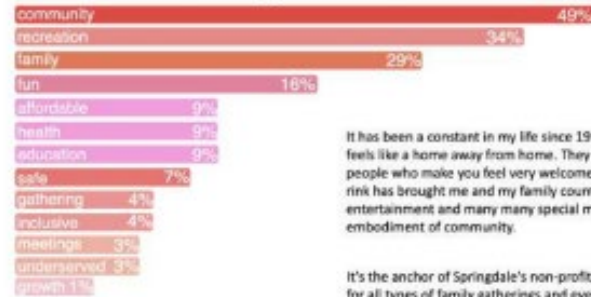

Community Engagement Example: The Jones Center

community survey #1

What does the Jones Center mean to you?