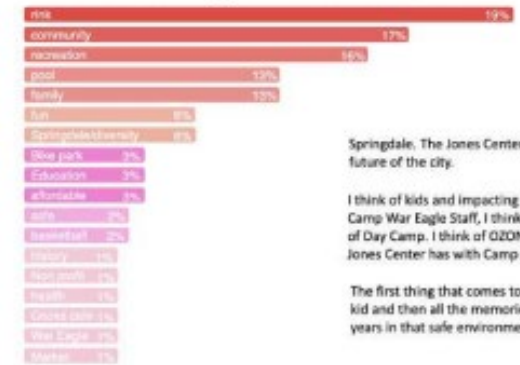

It has been a constant in my life since 1995. Somehow it always feels like a home away from home. They manage to hire the nicest people who make you feel very welcomed. The access to the ice rink has brought me and my family countless hours of entertainment and many many special memories. This place is the embodiment of community.

It's the anchor of Springdale's non-profit entities. It's a safe place for all types of family gatherings and events.

When you think of the Jones Center what is the first thing that comes to mind?