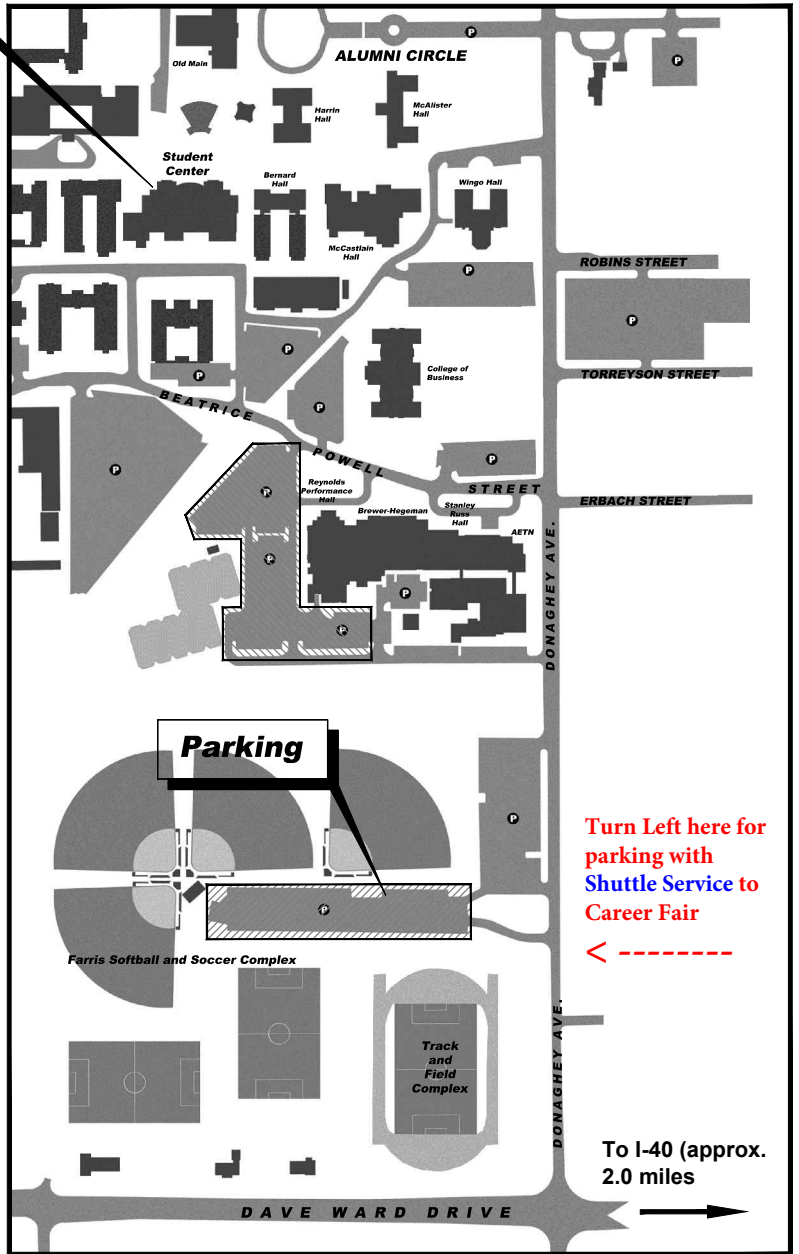

Student Center

Welcome to UCA

Directions to theUCA Campus from I-40

Coming from Little Rock (westbound):
 Take exit 129; follow the signs for exit 129B which will take you to 60, 65B/Dave Ward Dr. West; merge westbound onto Dave Ward Dr. (See detail map below.) Proceed west on Dave Ward Drive approx. 2.0 miles. Turn right onto Donaghey Avenue at electronic UCA sign. Look for "Career Fair Parking" signs on your left.

Coming from Ft. Smith (eastbound): Take exit 129 and stay to the right, merging westbound onto Dave Ward Dr. (See detail map below.) Proceed west on Dave Ward Drive approx. 2.0 miles. Turn right onto Donaghey Avenue at electronic UCA sign. Look for "Career Fair Parking" signs on your left.

See map on right for detailed location of the parking lot designated for Shuttle Service to the career fair.