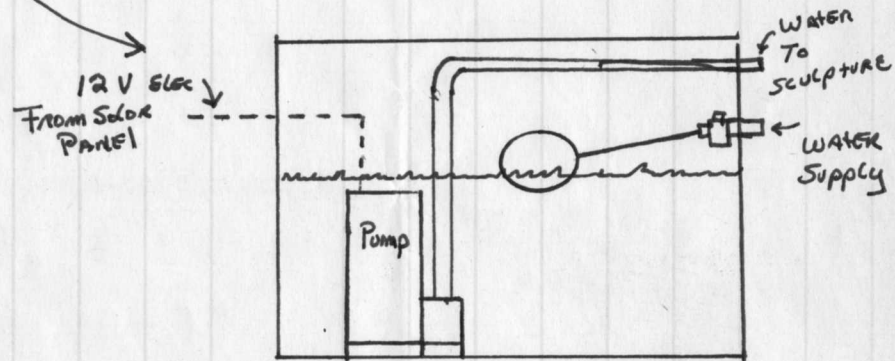

Detail of Sump

NOTES:

1. Provide SCREEN to catch trash.
2. Fill dirt & GRASS OVER Lid.
3. 4" Round opening NOT COVERED.