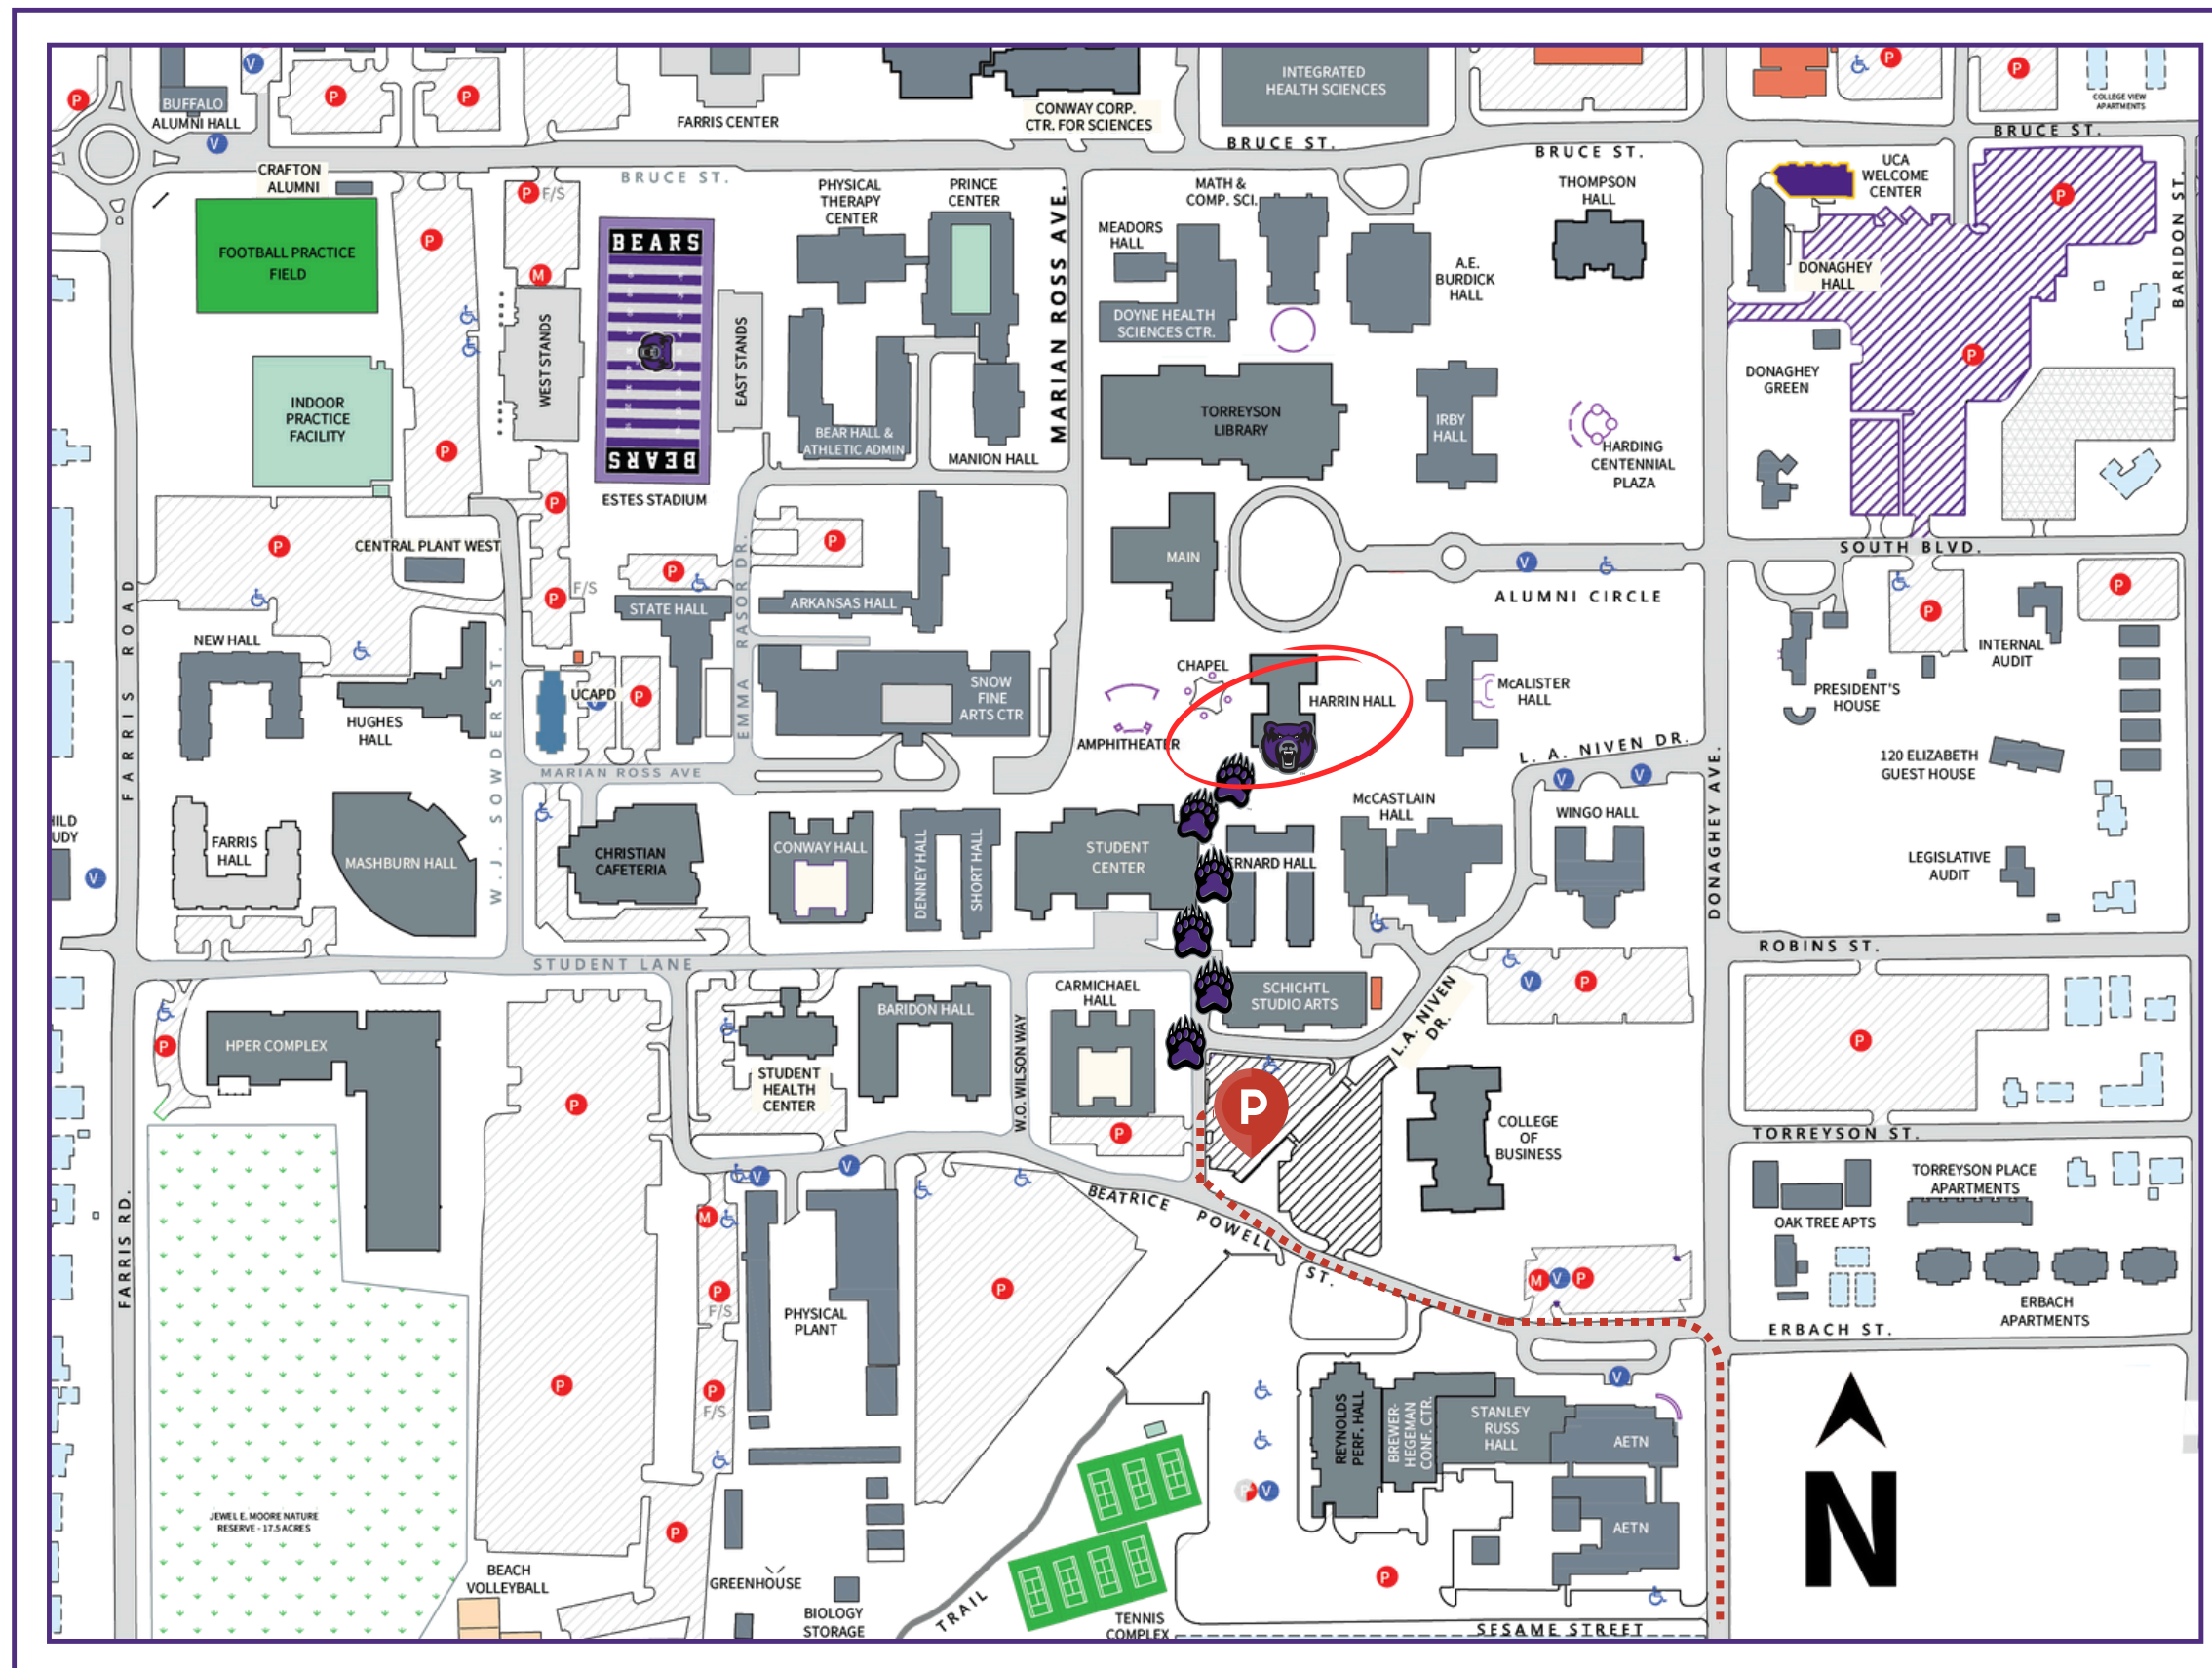

UCA Parking Map: to Harrin Hall

Directions

Head North on Donaghey Ave

Turn left onto Beatrice Powell St. (You will see the PBS Logo on the building by the street's entrance)

Just past the bridge, turn right

Park in the visitor parking (purple stripes) of the lot in front of Schichtl Hall

Walk past Schichtl on its left, continuing between the Student Center & Bernard Hall

Enter Harrin Hall (adjacent to the Chapel, Across from Bernard Hall)