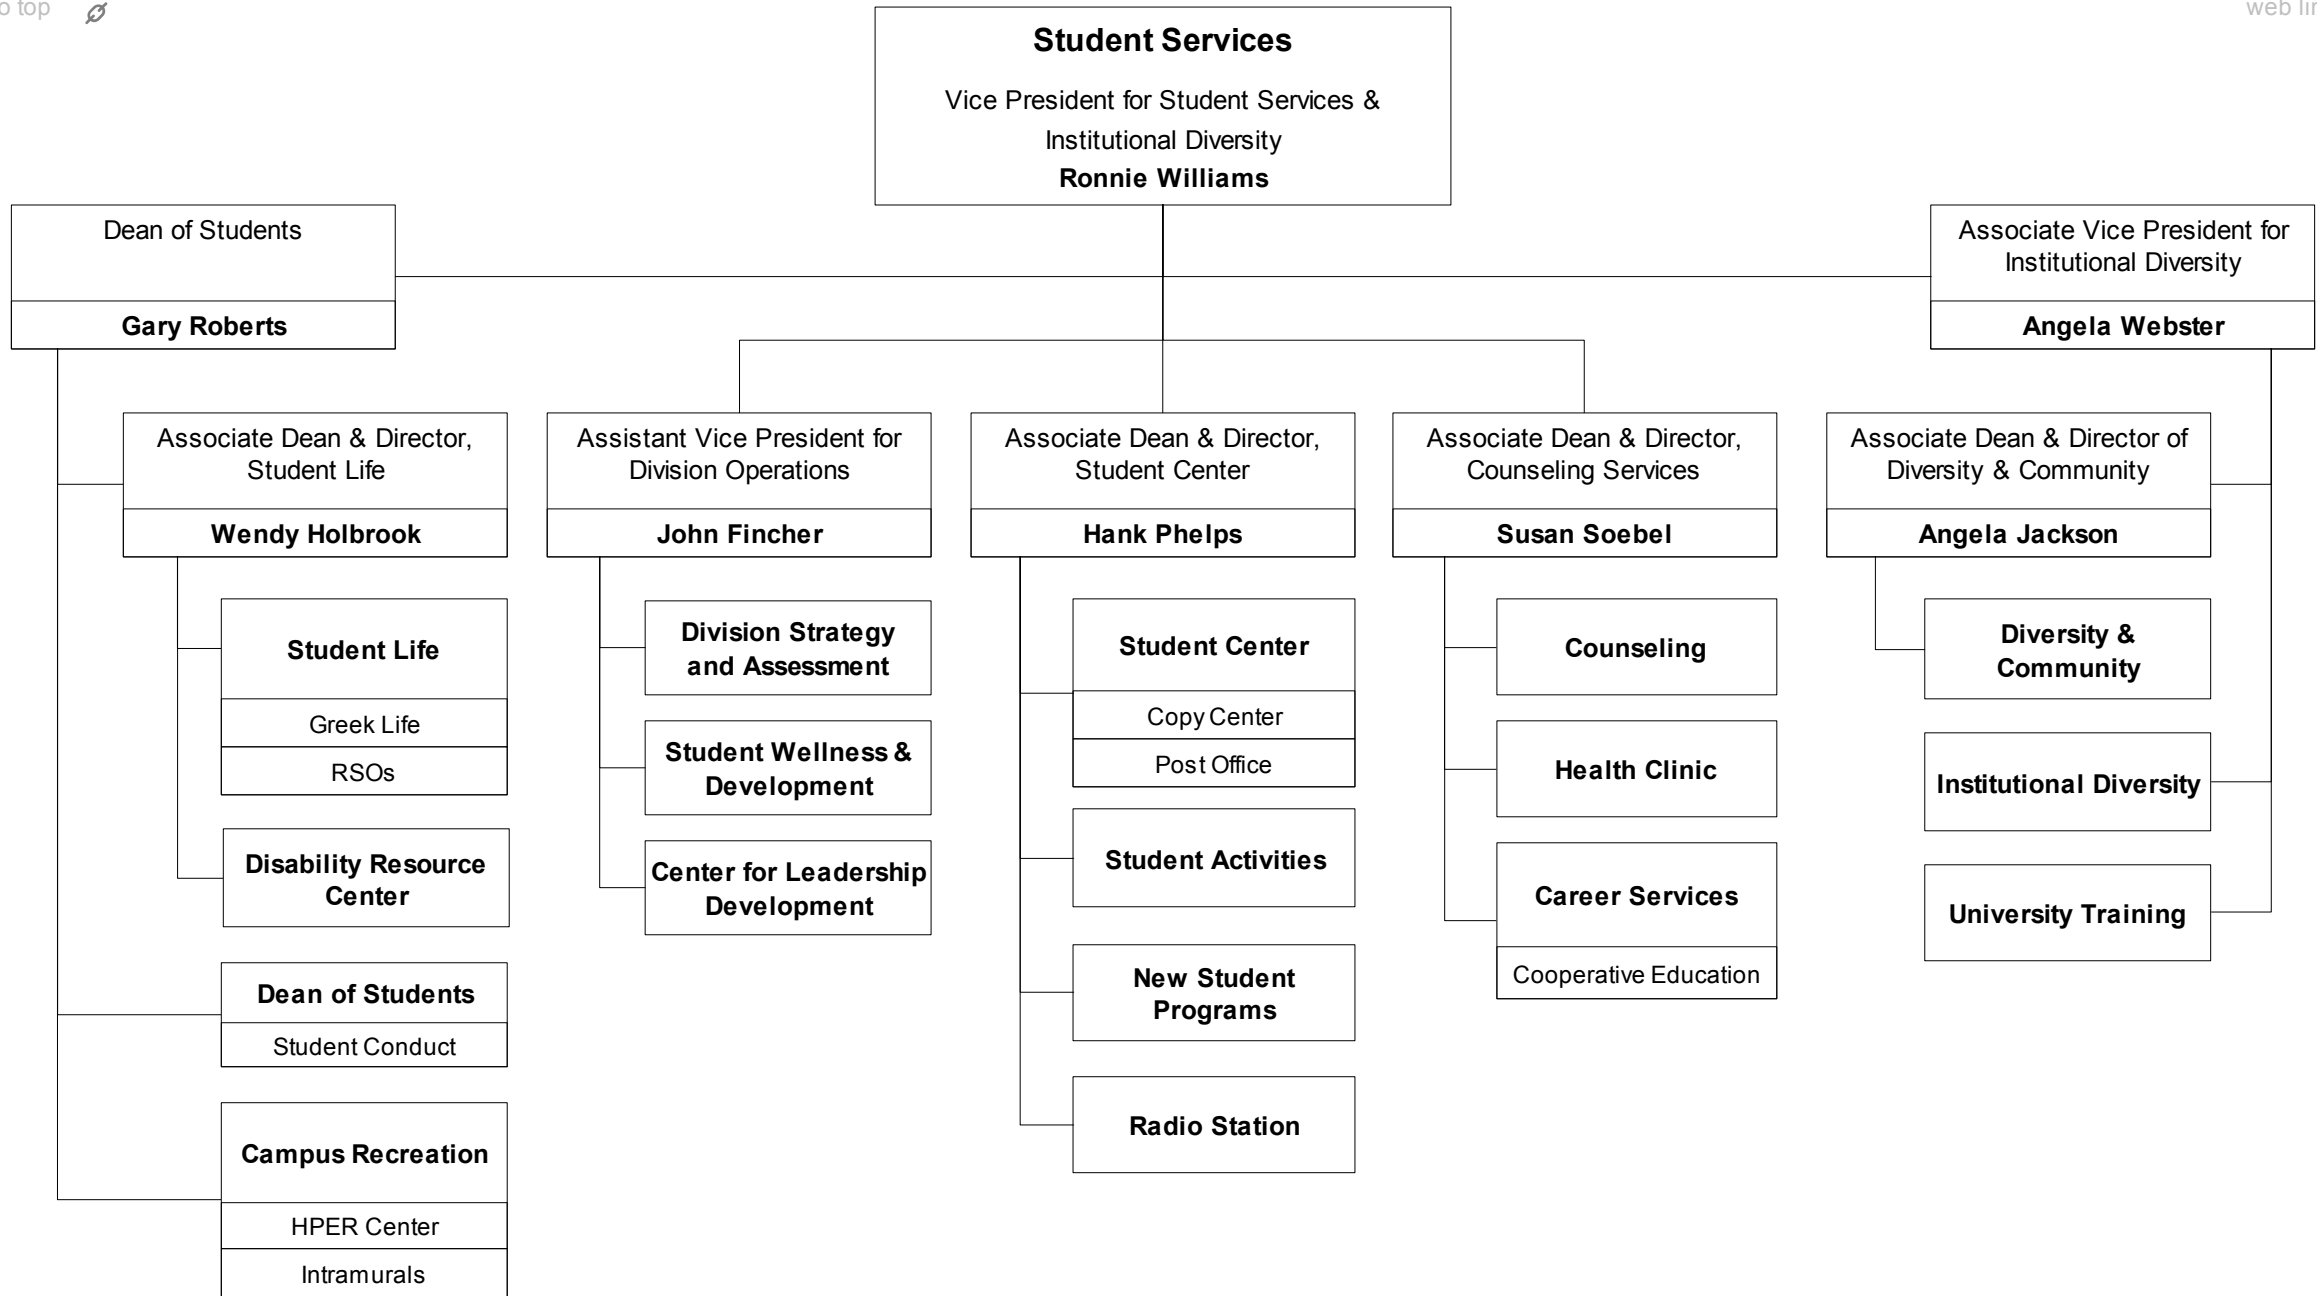

# University of Central Arkansas

**Division of Academic Affairs**  
Interim Provost and Executive Vice President  
**Michael Hargis**

**Advancement**  
Vice President for University Advancement  
**Kale Gober**

Executive Assistant  
**Beth Adair**

**Outreach & Community Engagement**  
Associate Vice President  
**Shelley Mehl**

Office Manager  
Tracie Spivie