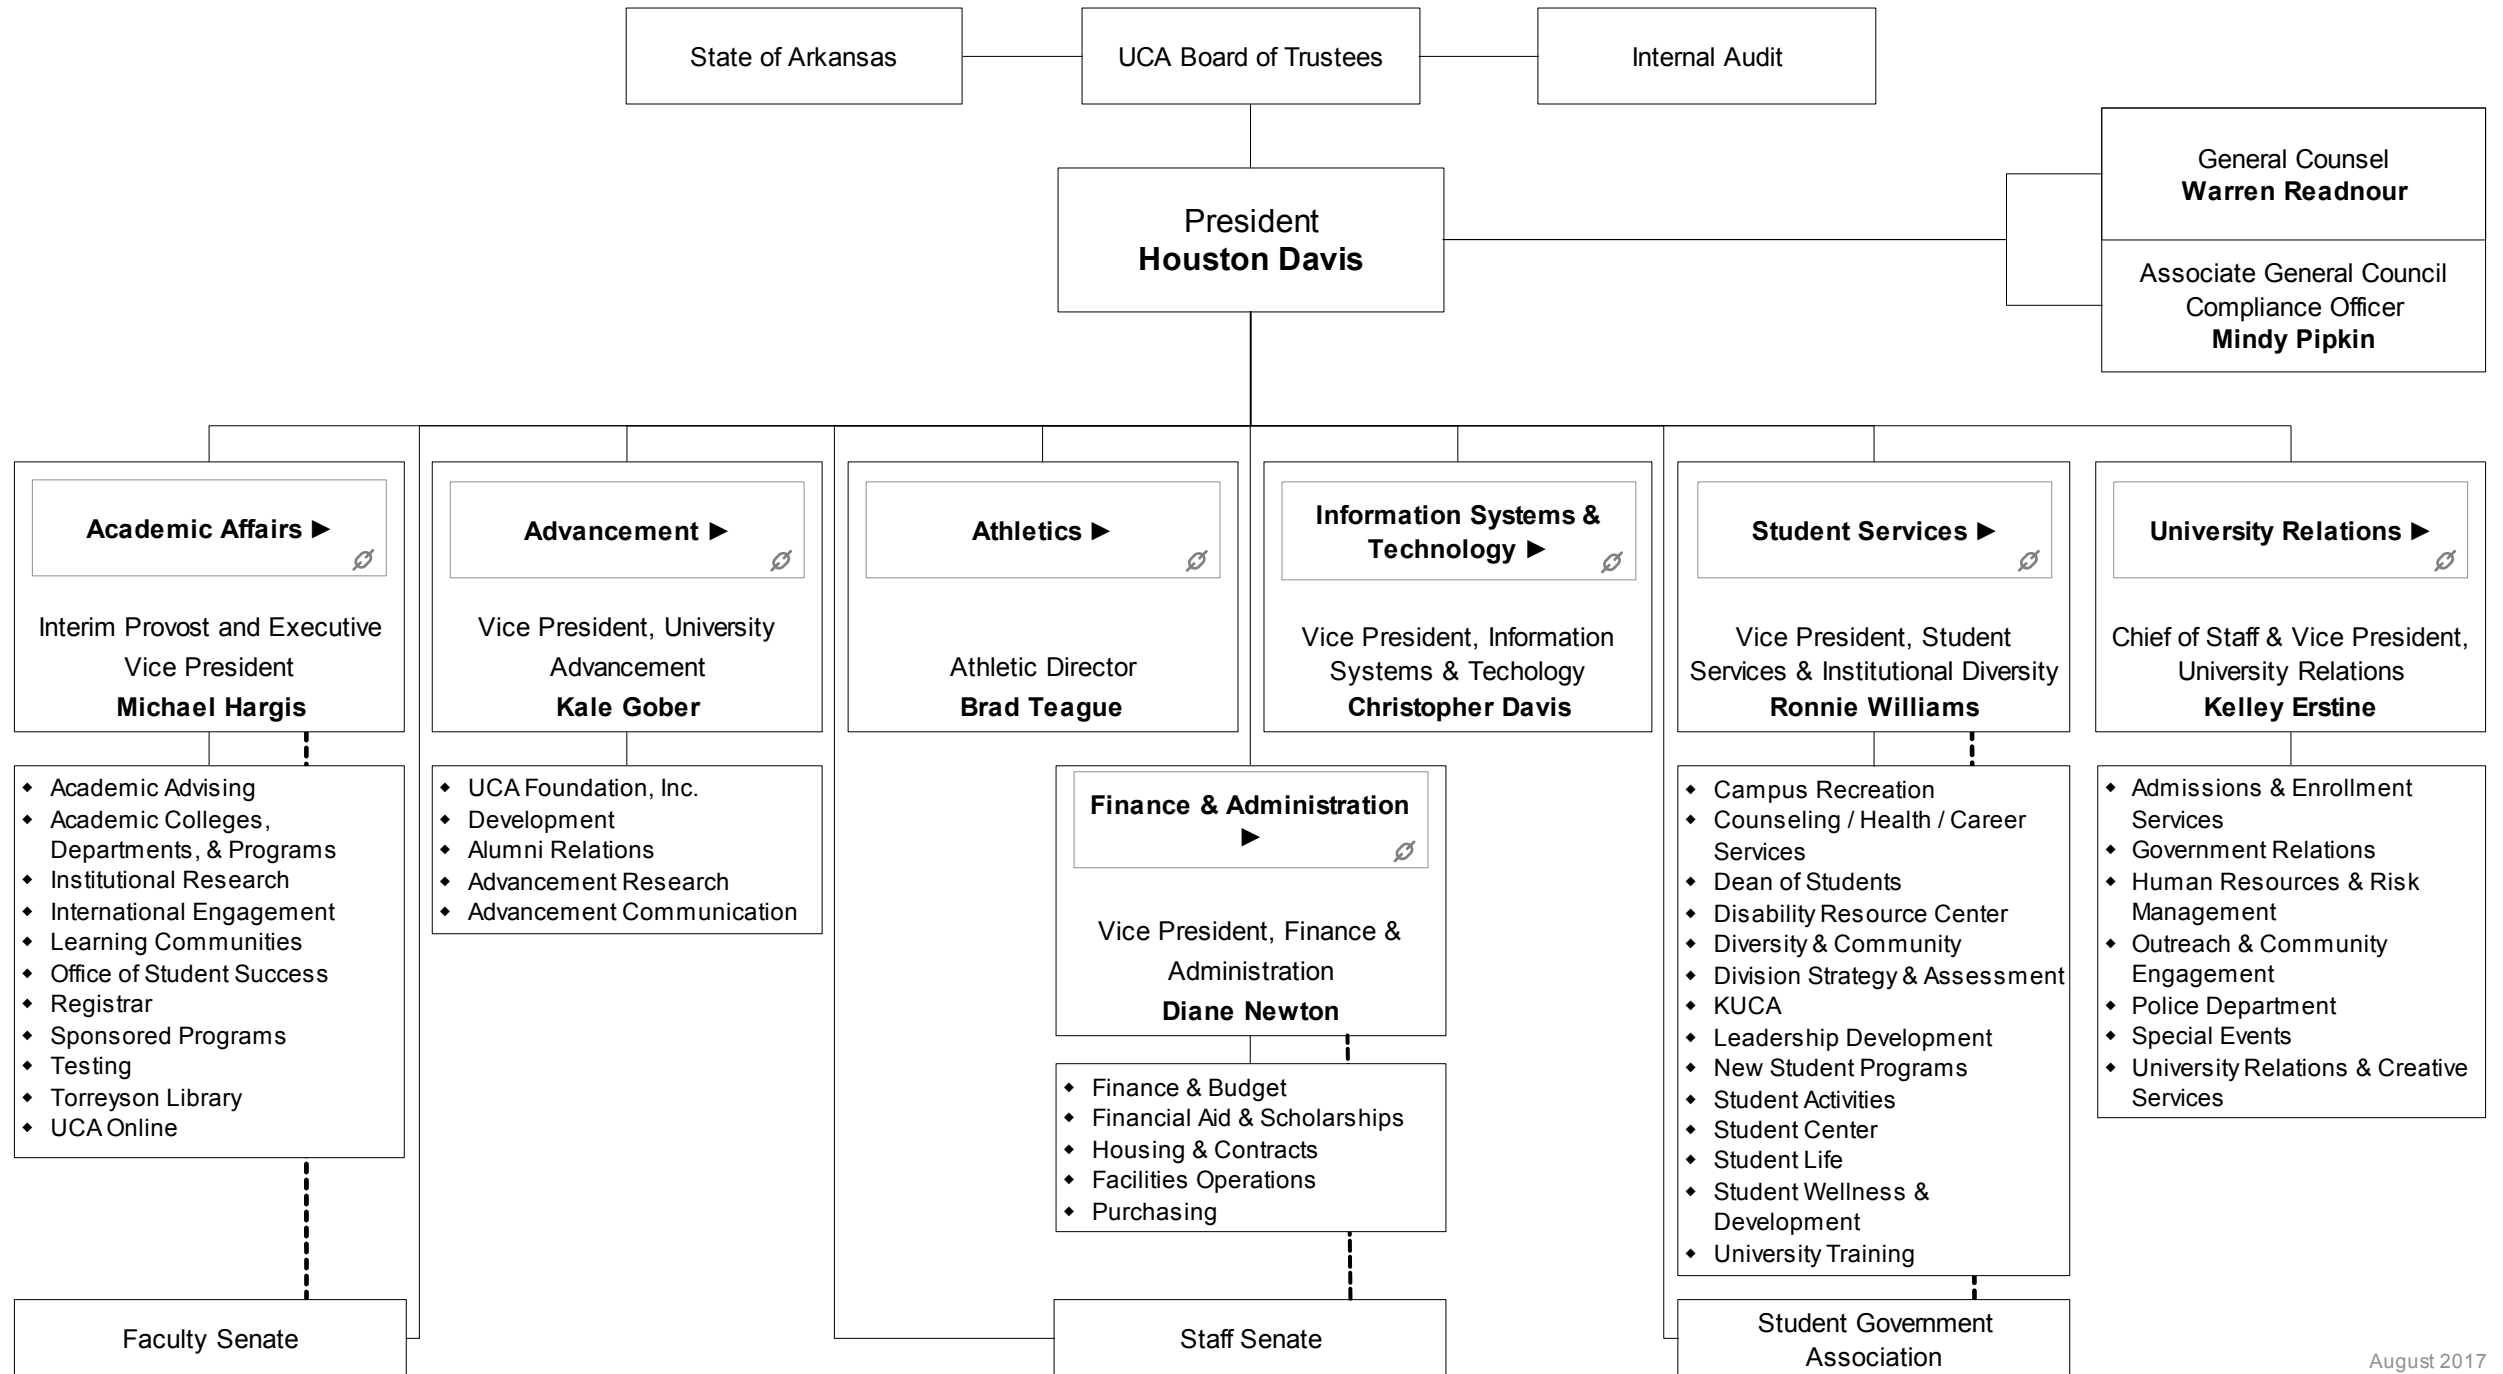

# University of Central Arkansas

**Division of Academic Affairs**  
Interim Provost and Executive Vice President  
**Michael Hargis**

**Advancement**  
Vice President for University Advancement  
**Kale Gober**

Executive Assistant  
**Beth Adair**

**Outreach & Community Engagement**  
Associate Vice President  
**Shelley Mehl**

Office Manager  
Tracie Spivie