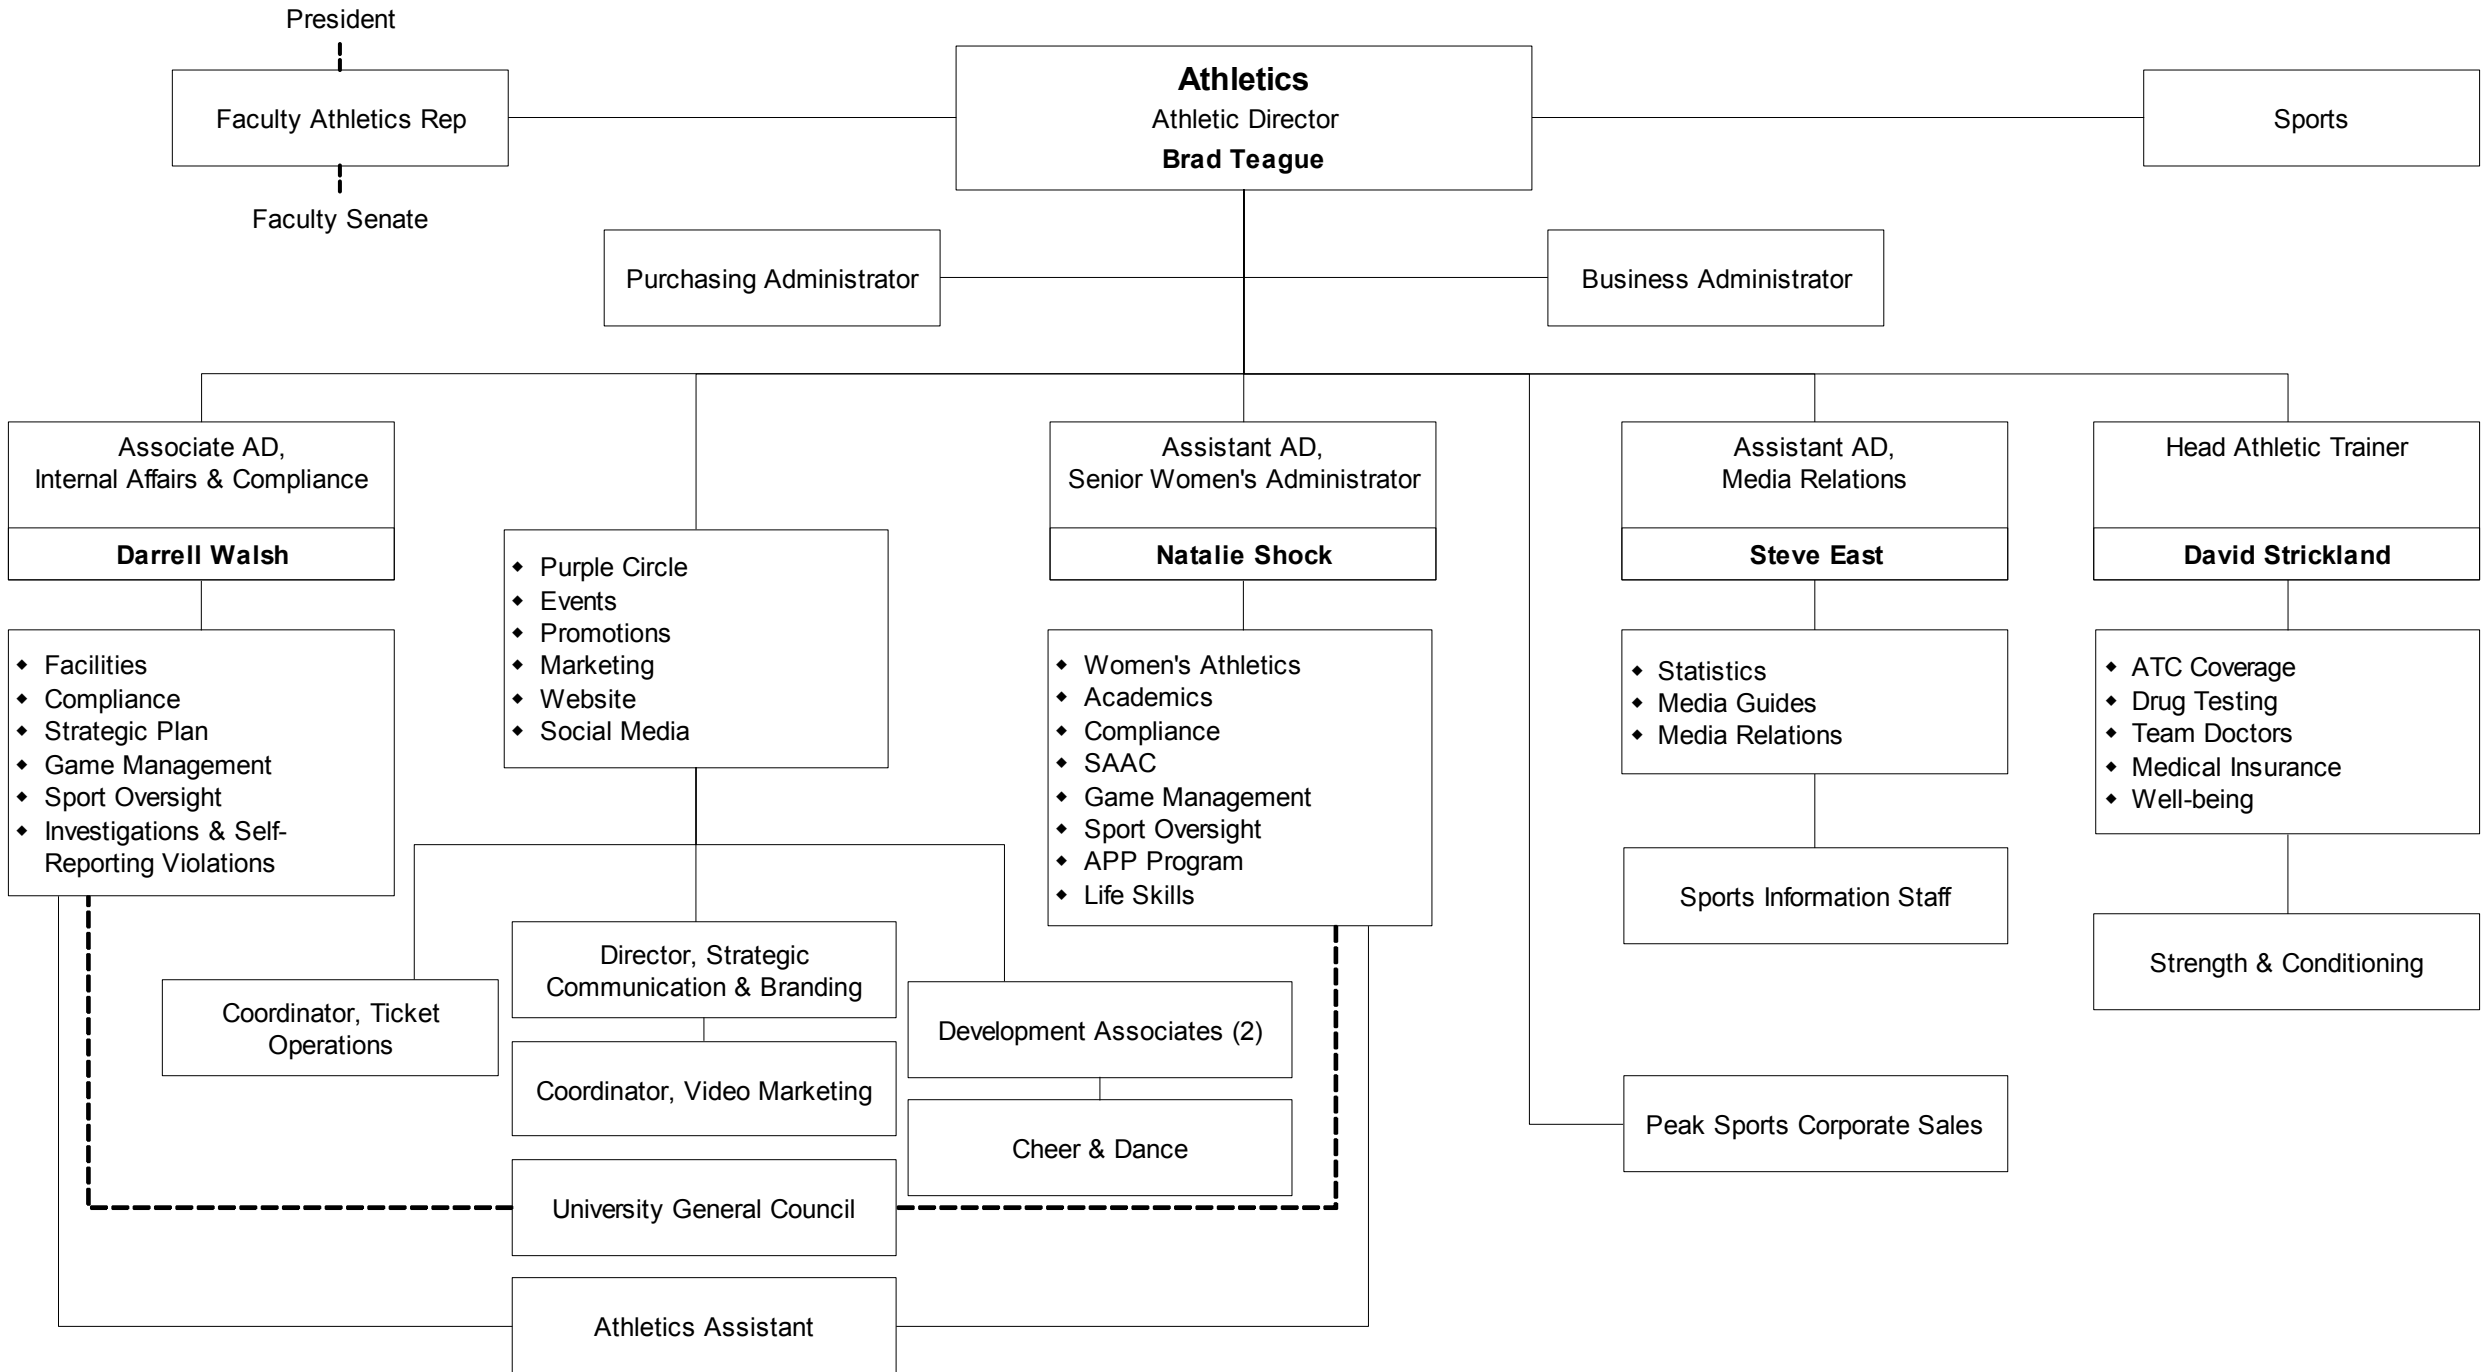

# University of Central Arkansas

**Division of Academic Affairs**  
Interim Provost and Executive Vice President  
**Michael Hargis**

**Advancement**  
Vice President for University Advancement  
**Kale Gober**

Executive Assistant  
**Beth Adair**

**Outreach & Community Engagement**  
Associate Vice President  
**Shelley Mehl**

Office Manager  
Tracie Spivie