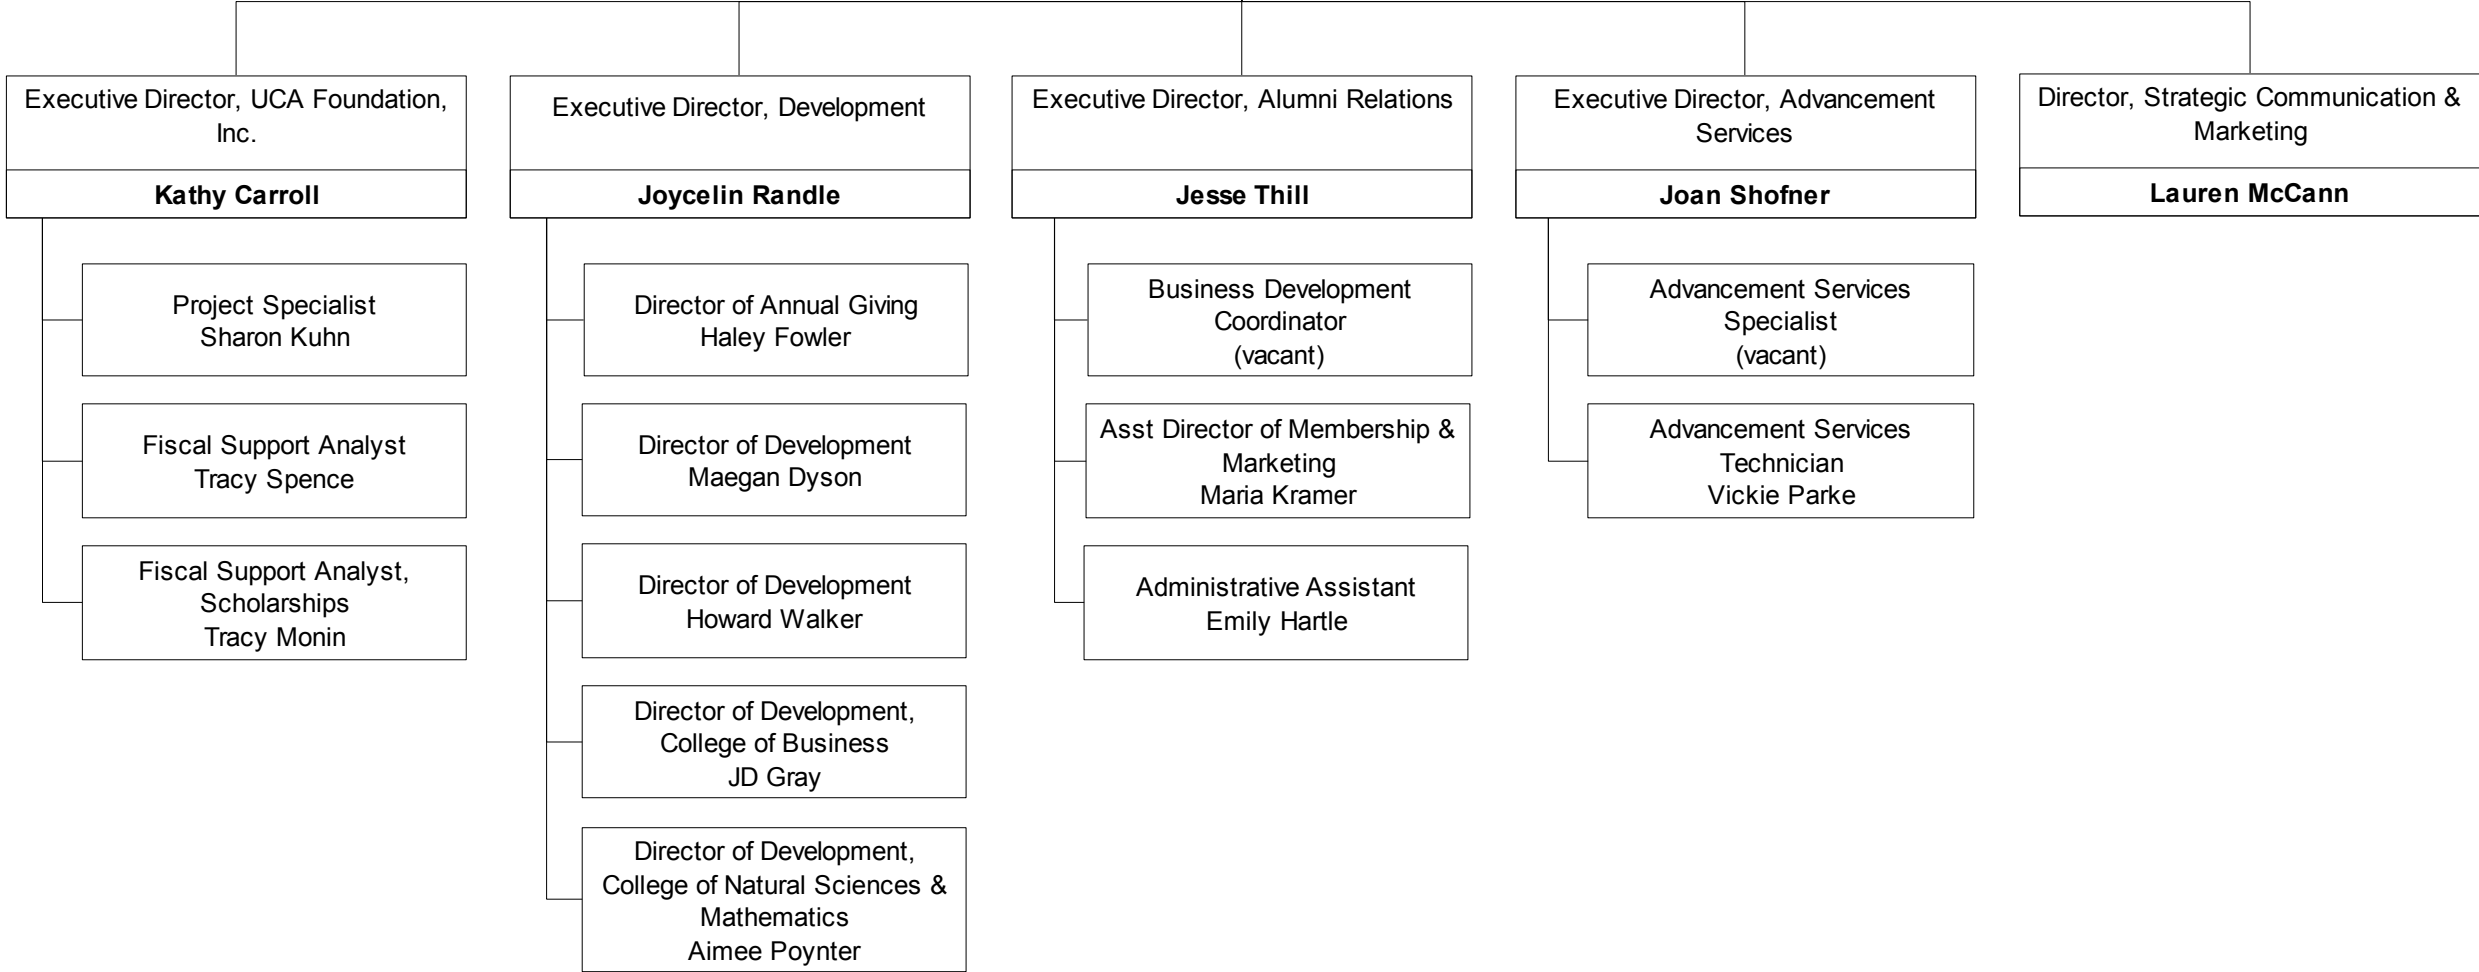

# University of Central Arkansas

**Division of Academic Affairs**  
Interim Provost and Executive Vice President  
**Michael Hargis**

**Advancement**  
Vice President for University Advancement  
**Kale Gober**

Executive Assistant  
**Beth Adair**

**Outreach & Community Engagement**  
Associate Vice President  
**Shelley Mehl**

Office Manager  
Tracie Spivie