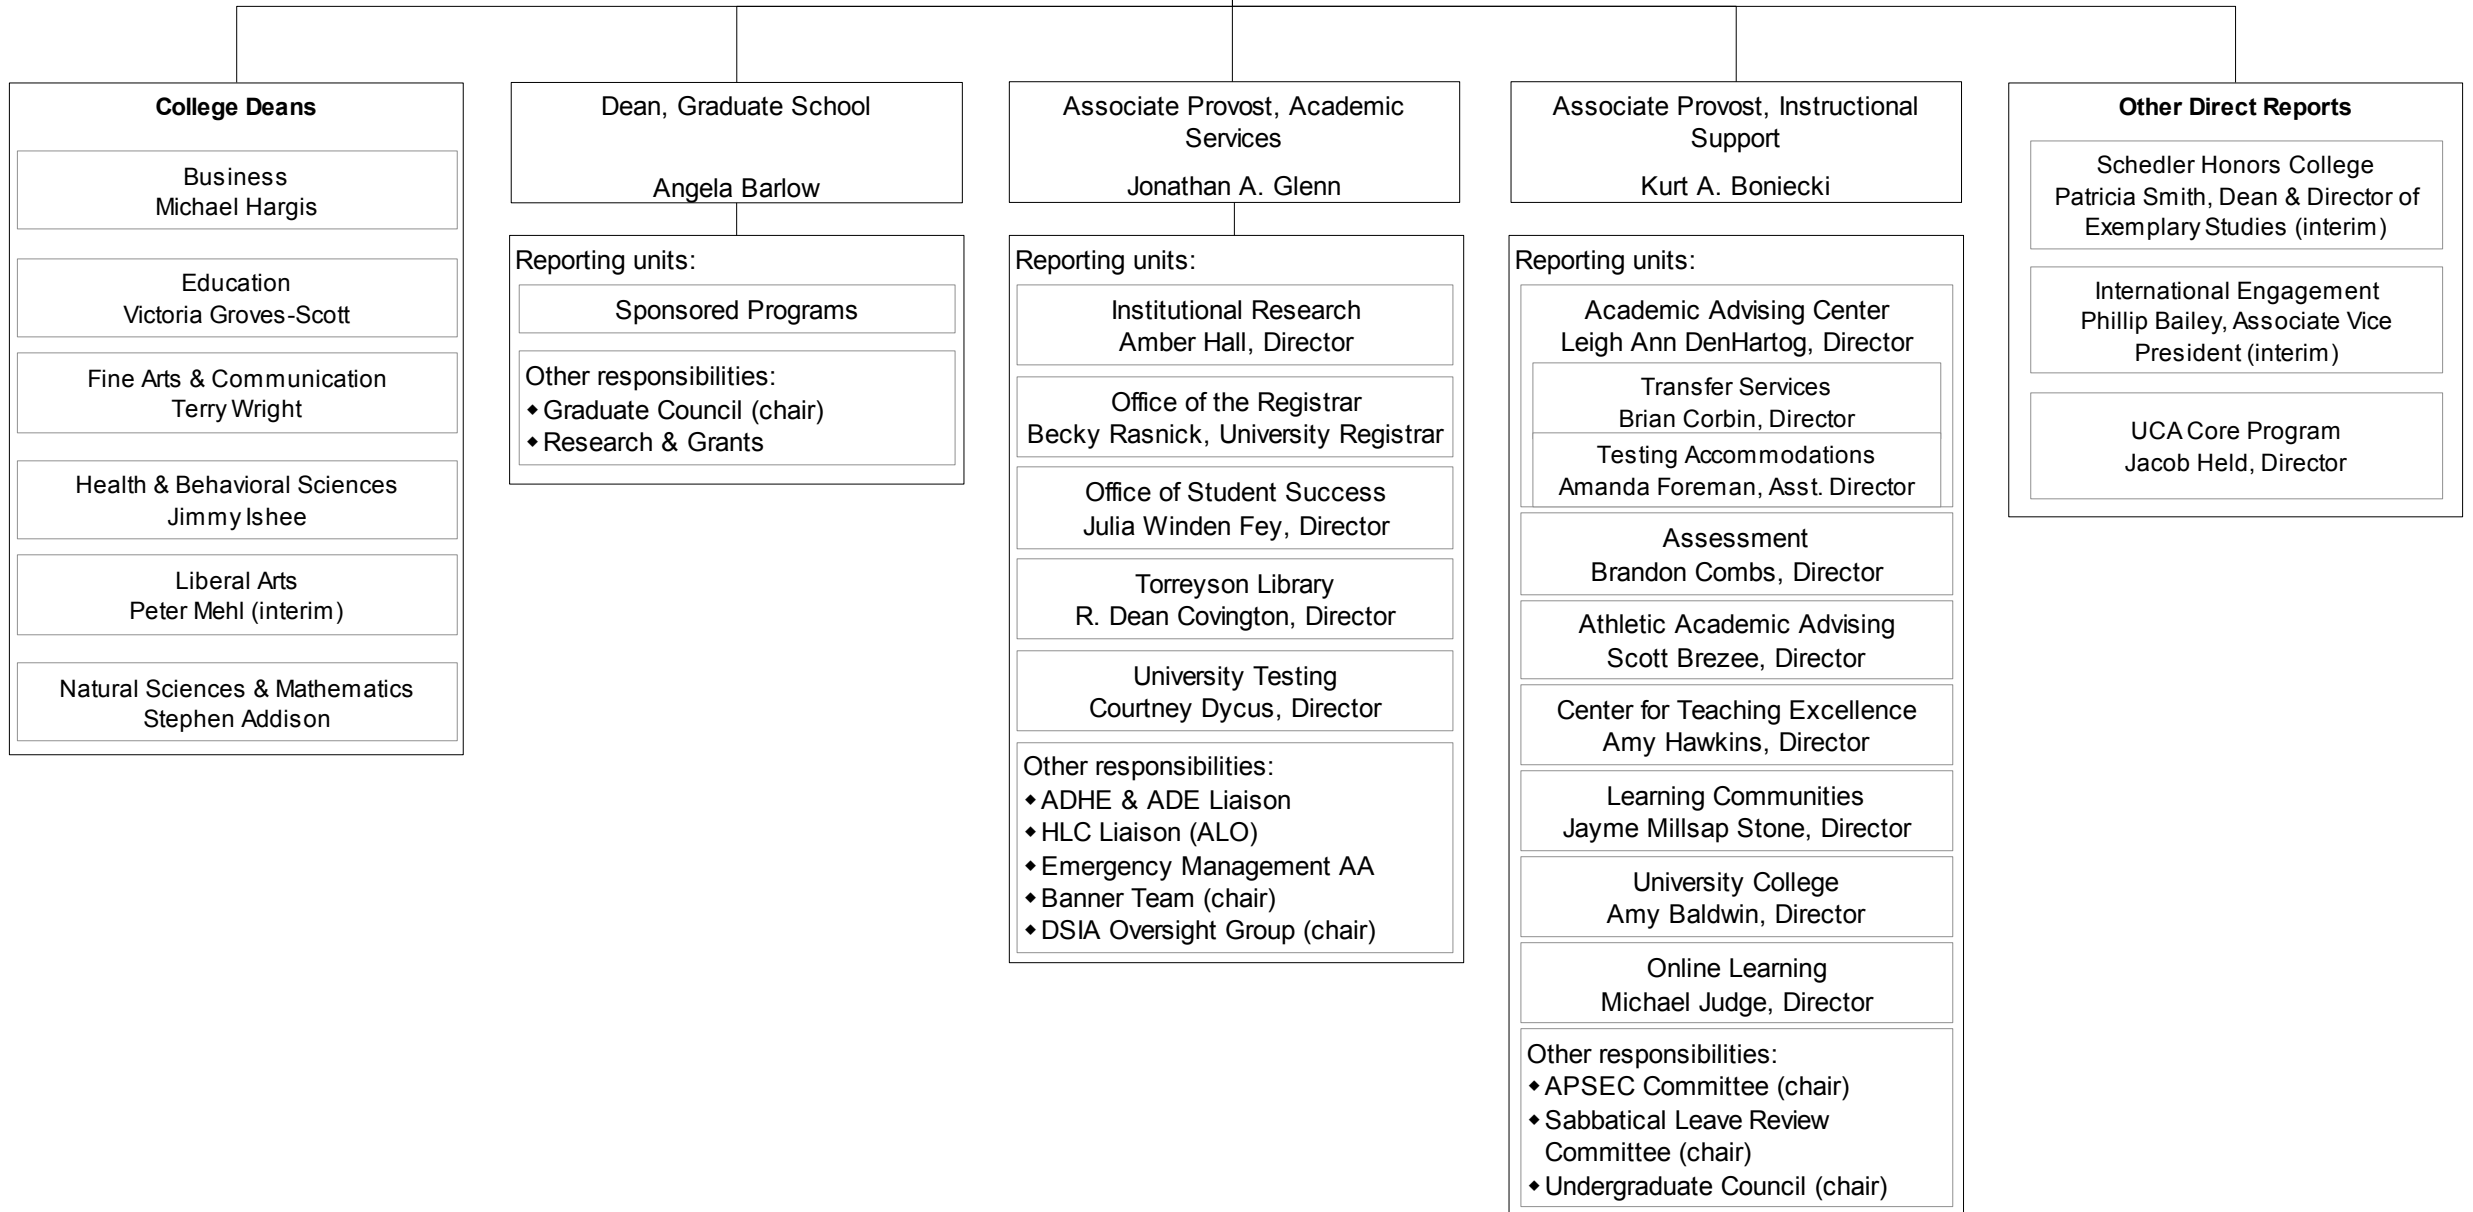

# University of Central Arkansas

**Division of Academic Affairs**  
Interim Provost and Executive Vice President  
**Michael Hargis**

**Advancement**  
Vice President for University Advancement  
**Kale Gober**

Executive Assistant  
**Beth Adair**

**Outreach & Community Engagement**  
Associate Vice President  
**Shelley Mehl**

Office Manager  
Tracie Spivie