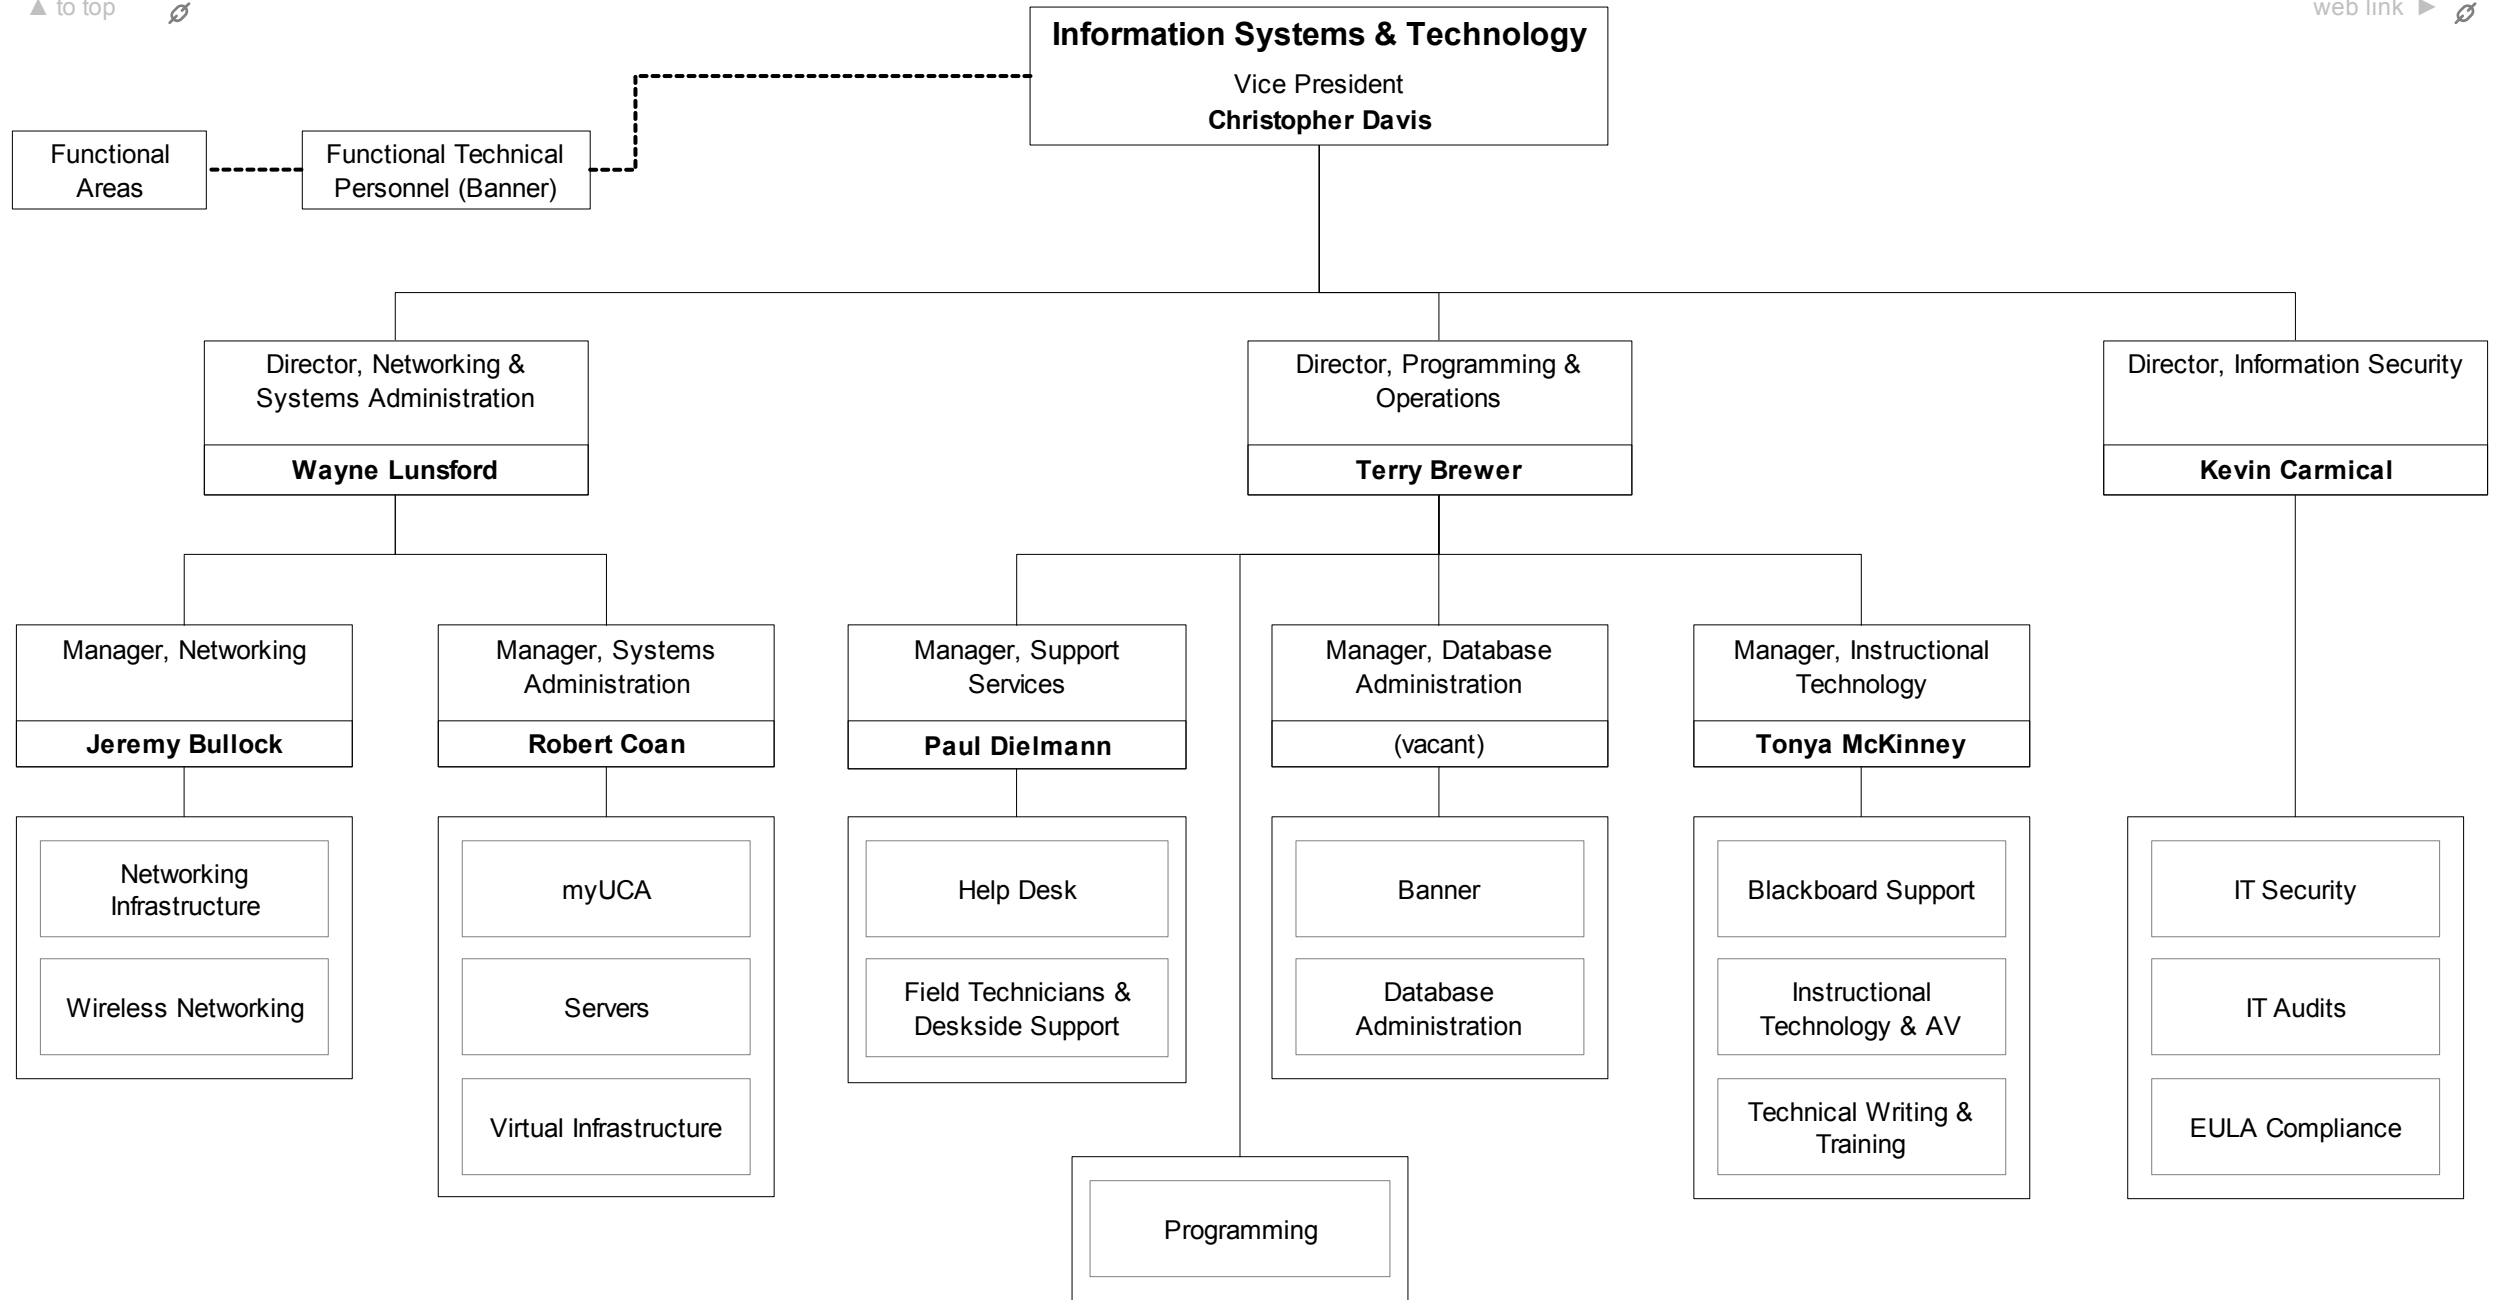

# University of Central Arkansas

**Division of Academic Affairs**  
Interim Provost and Executive Vice President  
**Michael Hargis**

**Advancement**  
Vice President for University Advancement  
**Kale Gober**

Executive Assistant  
**Beth Adair**

**Outreach & Community Engagement**  
Associate Vice President  
**Shelley Mehl**

Office Manager  
Tracie Spivie