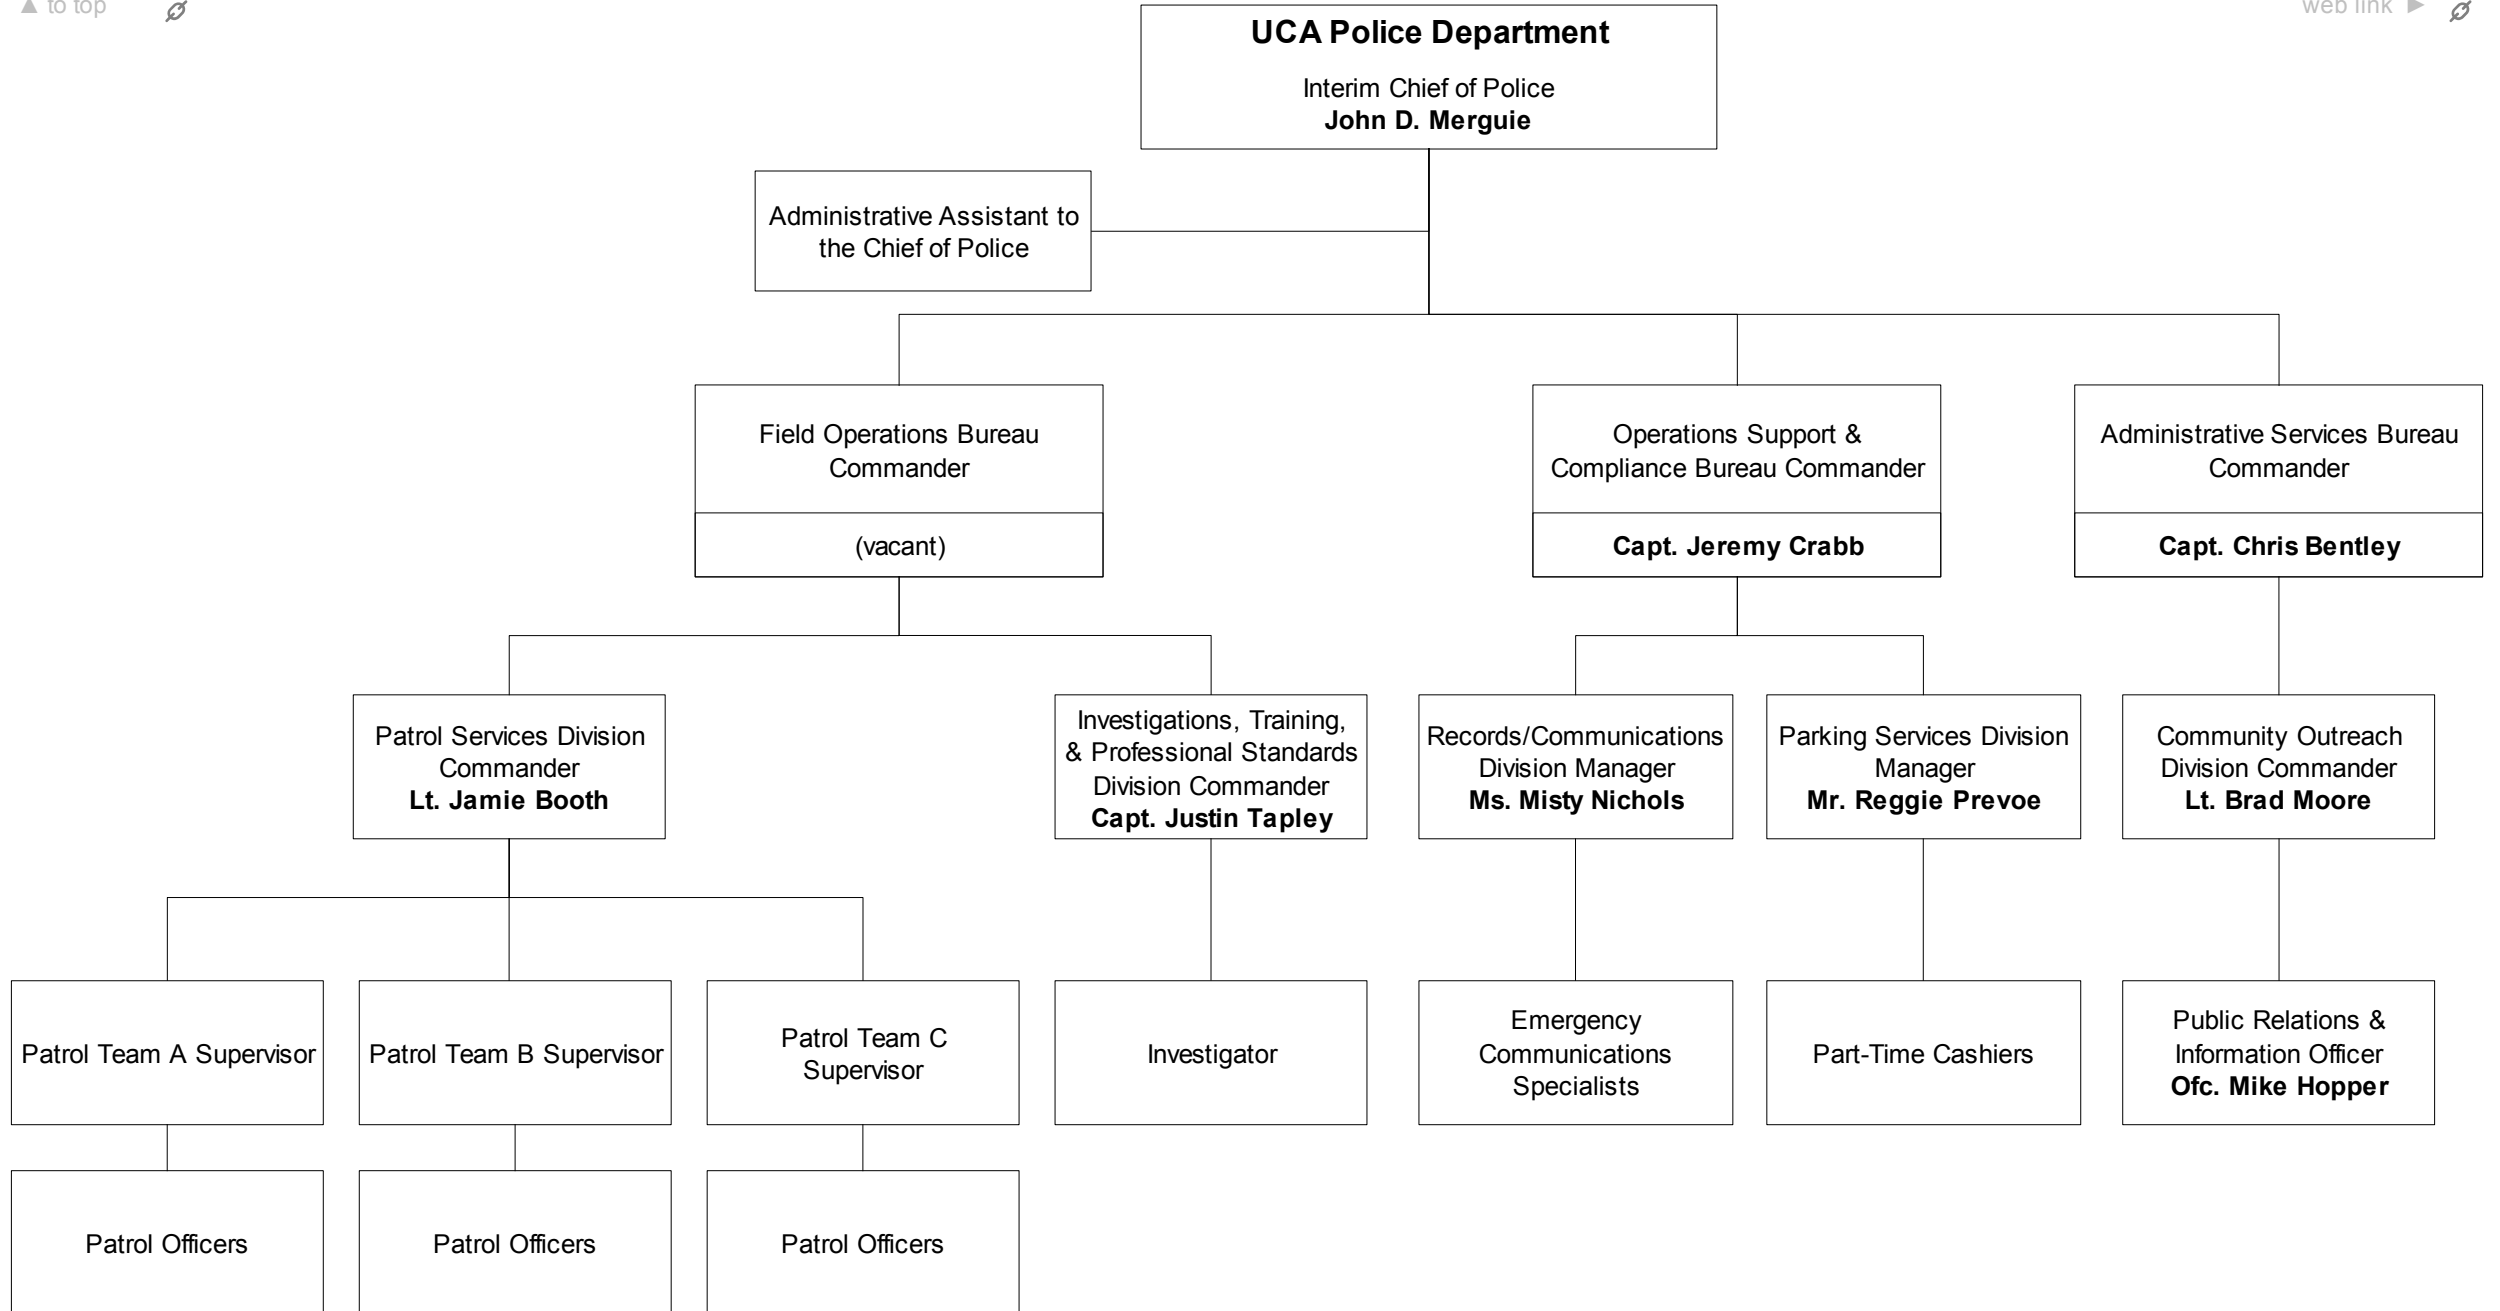

# University of Central Arkansas

**Division of Academic Affairs**  
Interim Provost and Executive Vice President  
**Michael Hargis**

**Advancement**  
Vice President for University Advancement  
**Kale Gober**

Executive Assistant  
**Beth Adair**

**Outreach & Community Engagement**  
Associate Vice President  
**Shelley Mehl**

Office Manager  
Tracie Spivie