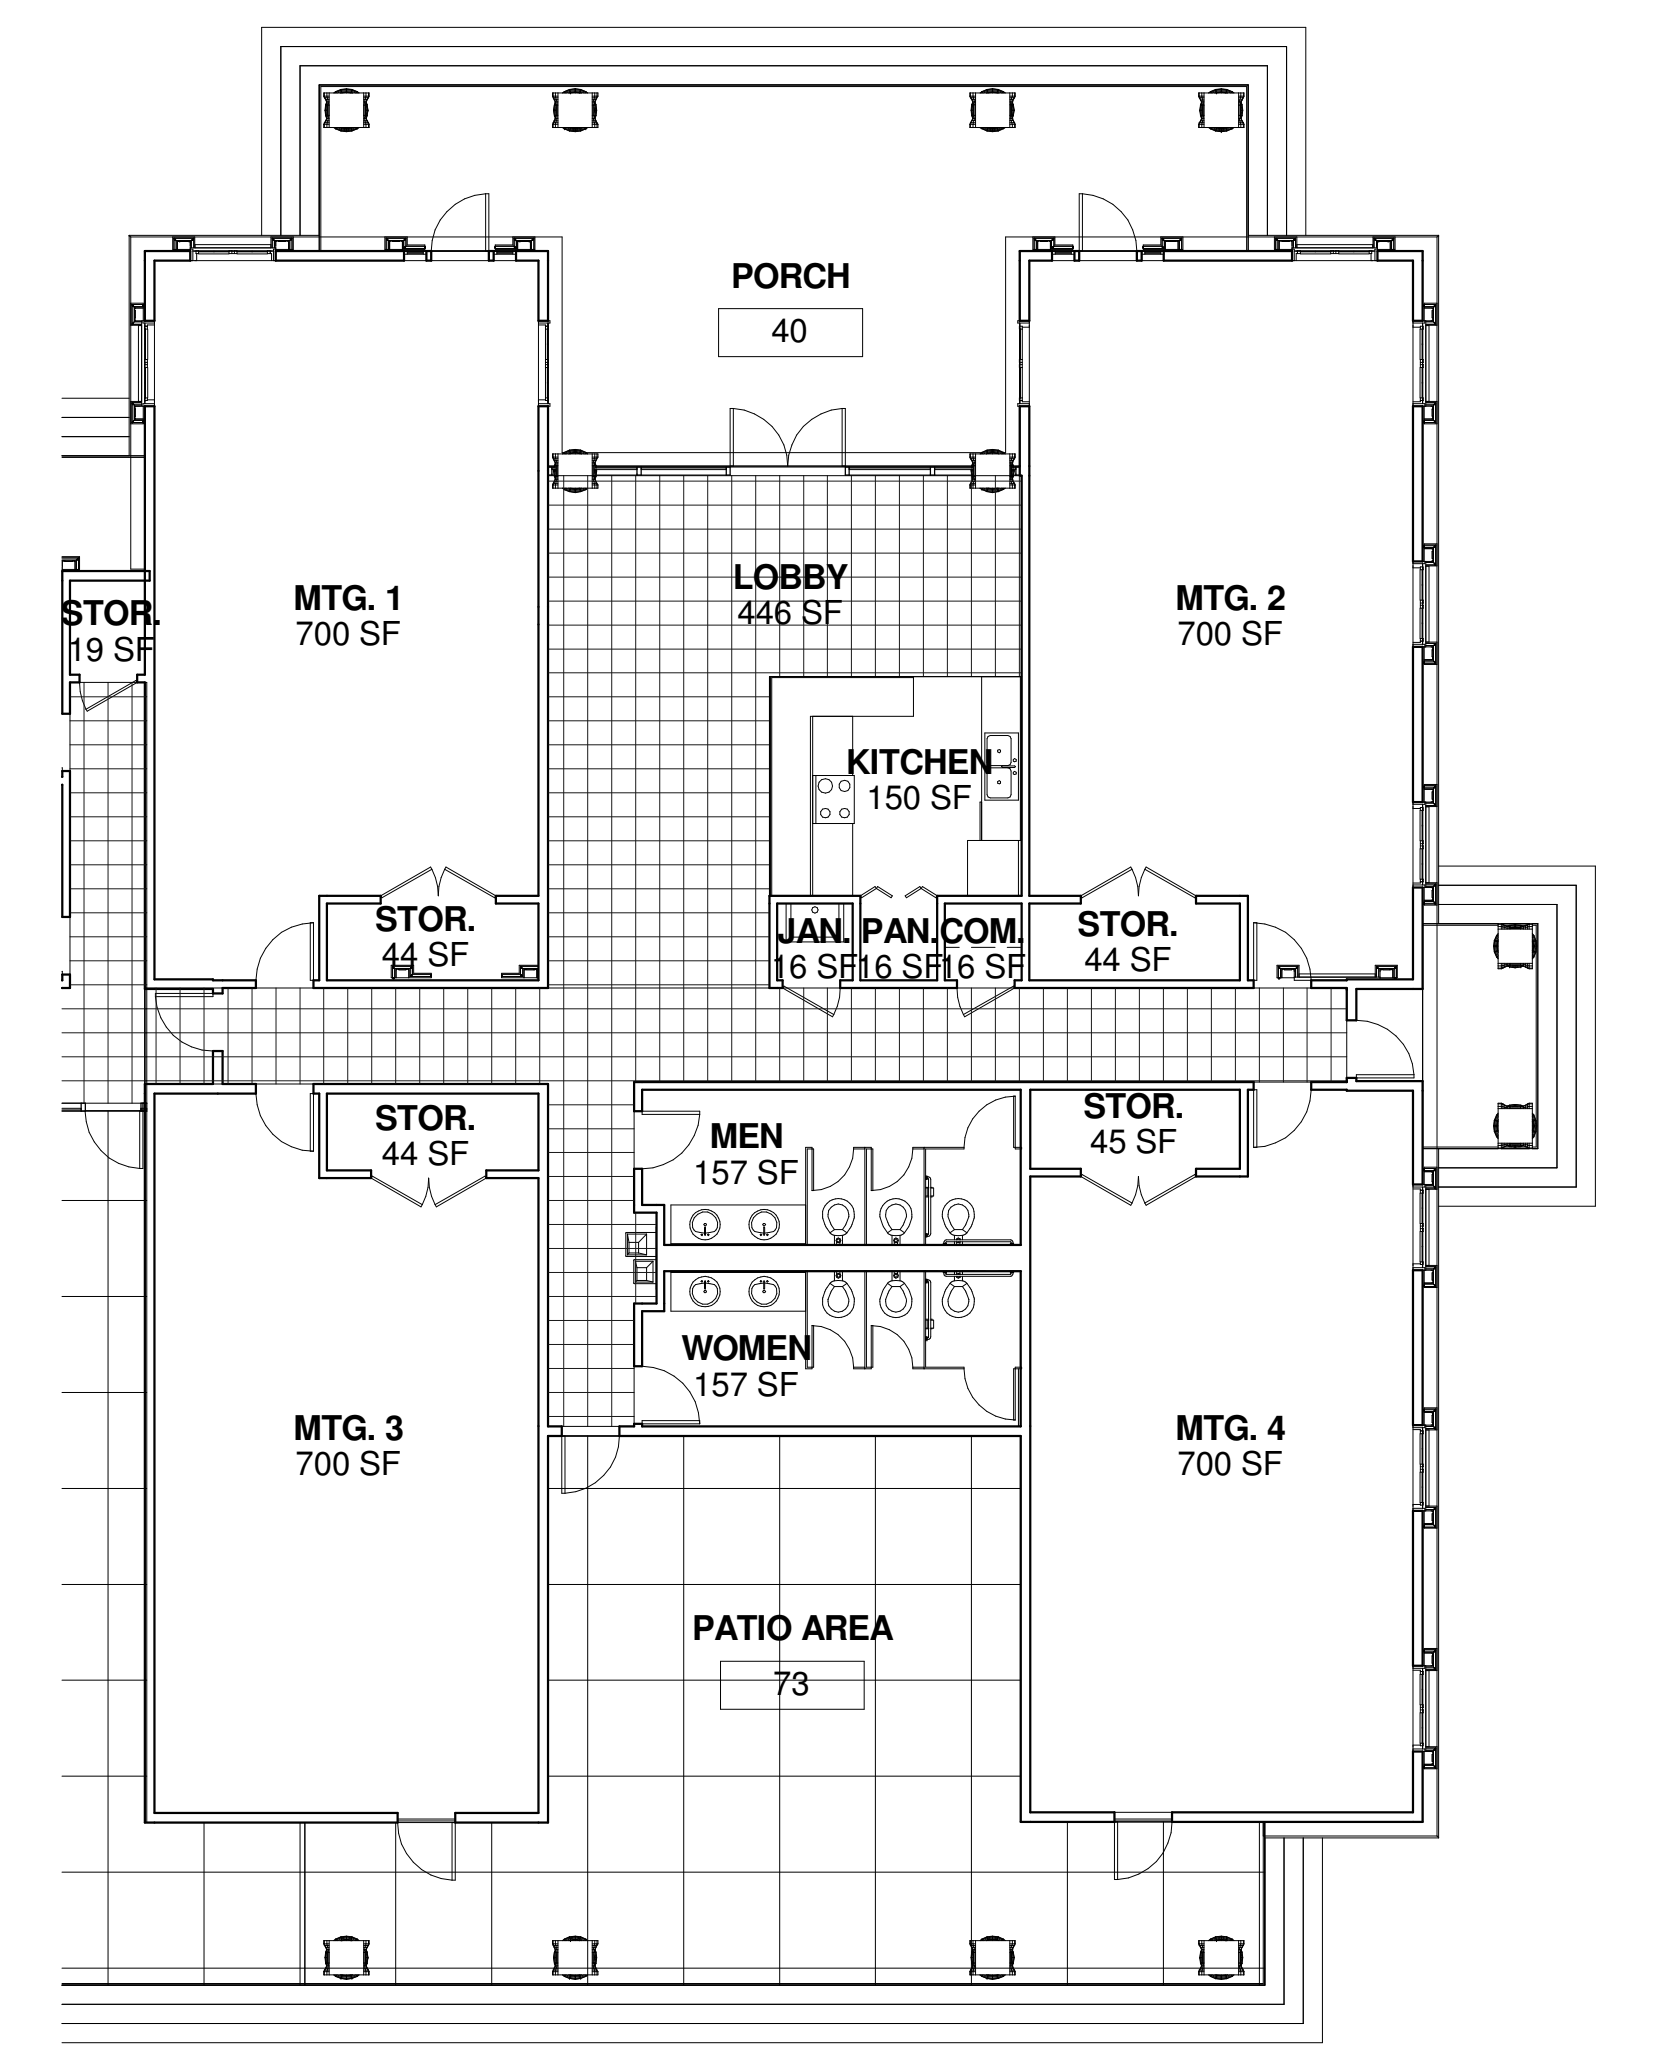

UNIVERSITY OF CENTRAL ARKANSAS
GREEK VILLAGE
NPHC / COMMUNITY CENTER

② FRATERNITY WING - PHASE 2
1" = 10'-0"

① SORORITY WING - PHASE 1
1" = 10'-0"