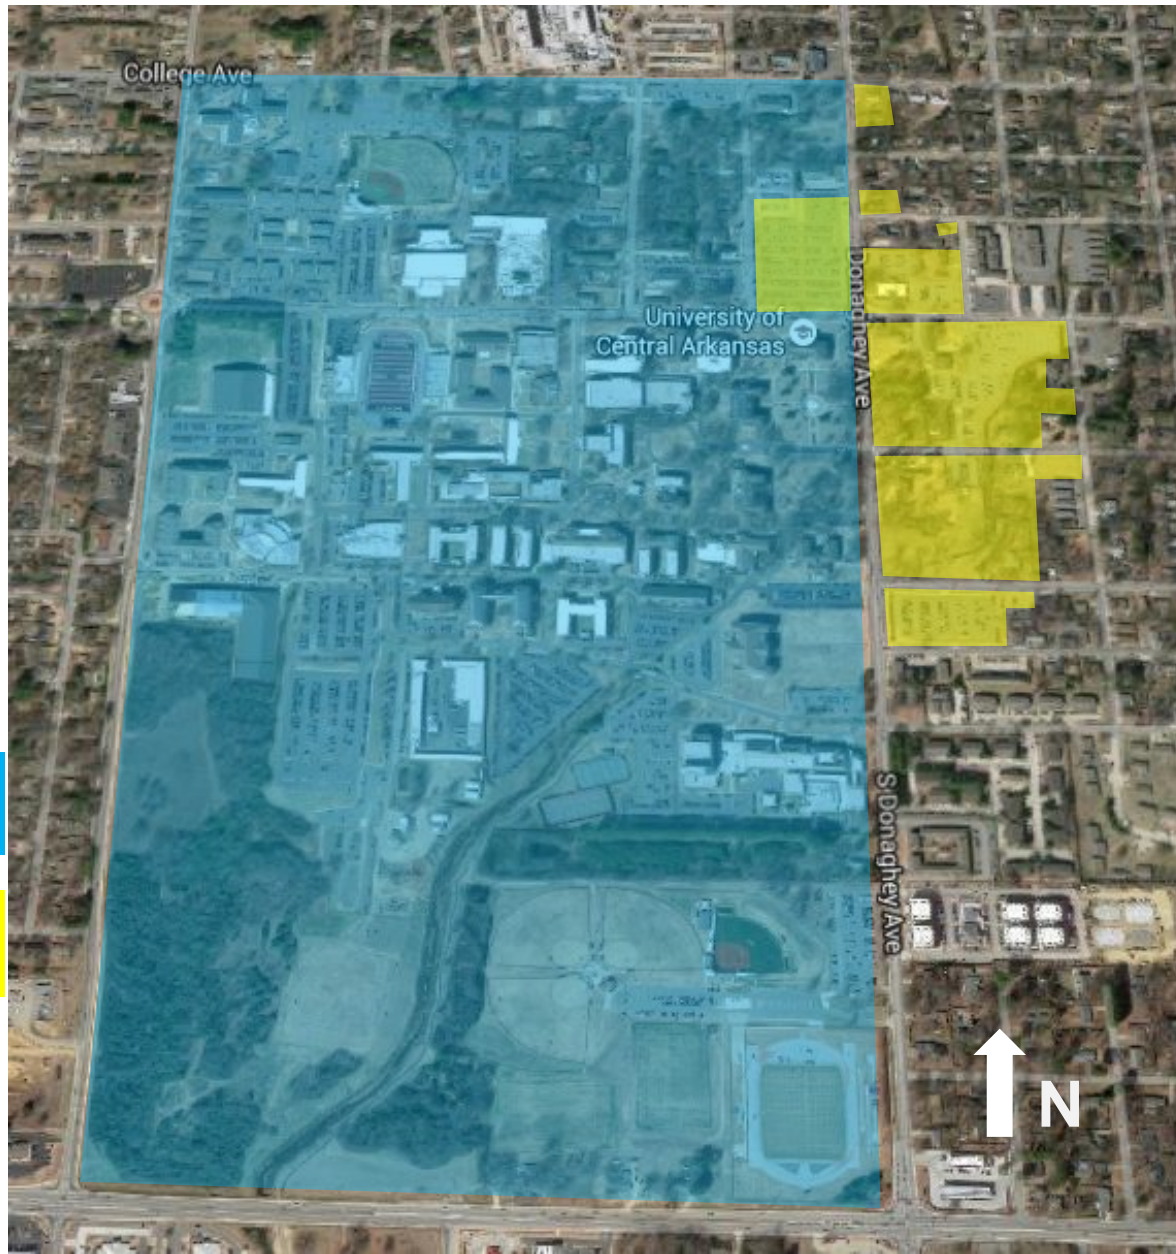

Charles Nabholz

University of Central Arkansas™

“Traditional” Campus –
Approximately 350 acres

Donaghey District –
Approximately 30 acres