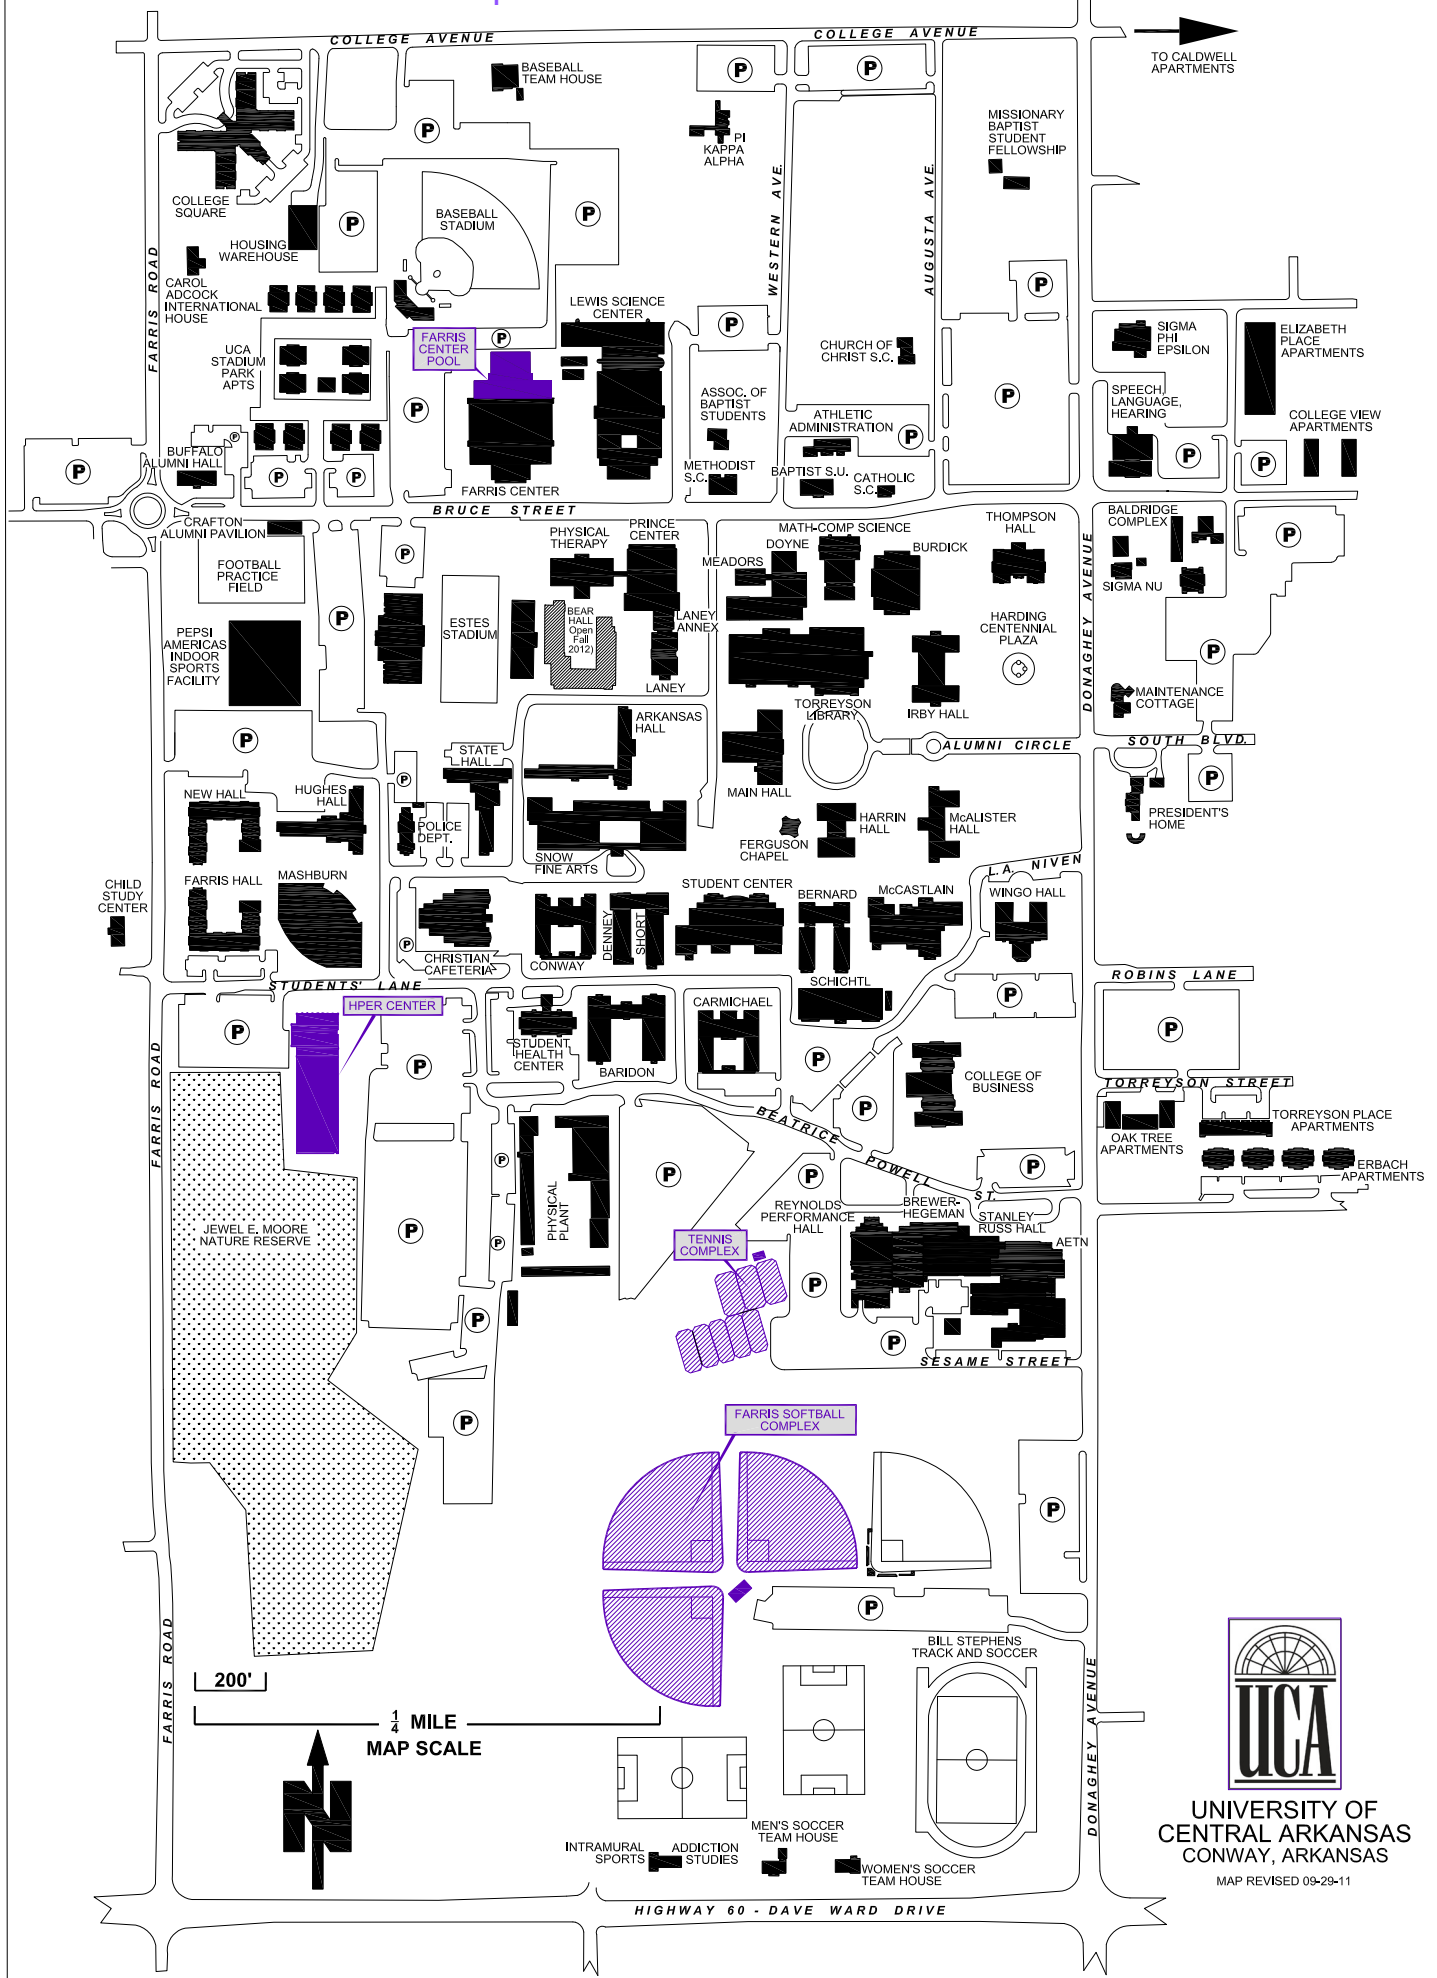

Campus Recreation Facilities

UNIVERSITY OF
 CENTRAL ARKANSAS
 CONWAY, ARKANSAS

MAP REVISED 09-29-11